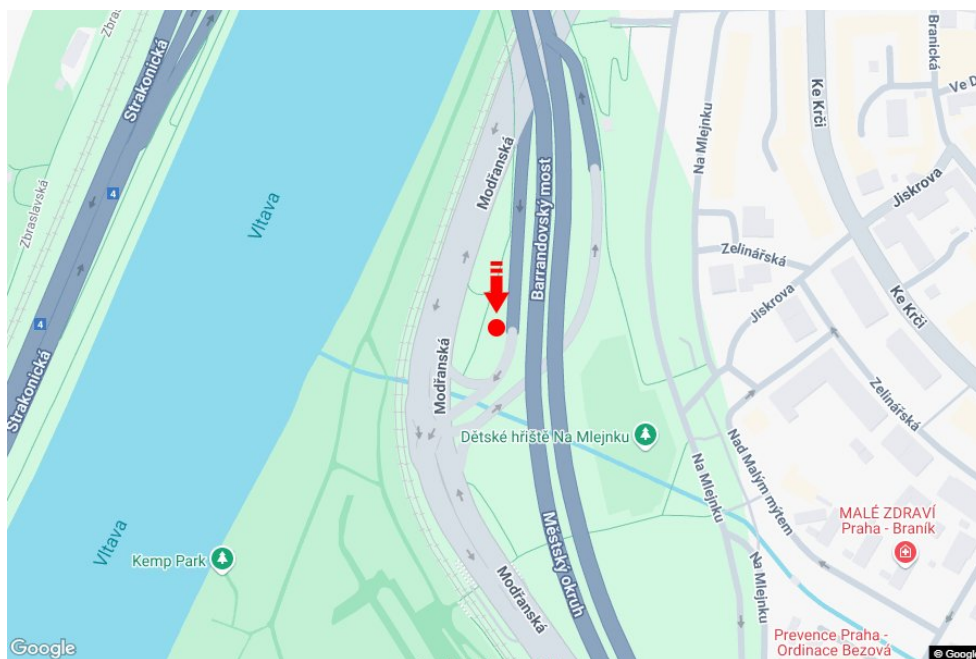

City: **Praha 04 - Braník**
District: **Praha**
Region: **Hlavní město Praha**
Type: **Backlight**

Address: **Barrandovský most /Jižní spoj. OTOČNÝ BACKLIGHT**
Coordinates (WGS84): **50.035842 N 14.4076718 E**
Size: **1200x480**

Panel location

- ☐ center
- ☐ suburb
- ☐ business district
- ☐ residential area
- ☐ industrial district
- ☐ undeveloped areas

Communications

- ☐ highway
- ☒ first-class road
- ☐ other roads
- ☐ street
- ☒ entrance
- ☒ exit
- ☐ car park
- ☐ pedestrian zone
- ☒ intersection

Position

- ☒ perpendicular
- ☐ oblique
- ☐ parallel
- ☐ separate

Visibility

- ☐ up to 20 m
- ☐ 20 - 50 m
- ☐ 20 - 50 m
- ☒ over 100 m
- ☒ custom lighting

Panel surroundings

☐ Public transport	☐ ČD, ČSAD railway station	☐ Post	☐ PNS
☐ Cultural facility	☐ Sport facilities	☐ Medical facility	☐ Shops
☐ Department store	☐ Supermarket	☐ filling station	☐ School, university
☐ Bank	☐ Restaurant	☐ Hotel