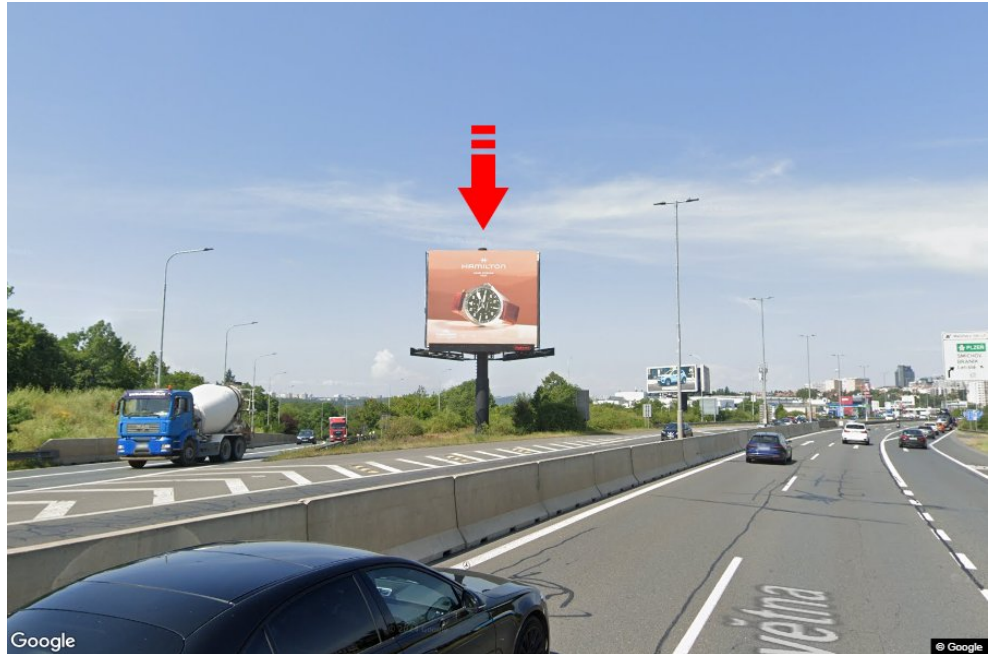

City: **Praha 04 - Záběhlice**

Address: **5.května /Jižní spojka příjezd od D1,Brna,dc**

District: **Praha**

Coordinates (WGS84): **50.0397819 N 14.4716942 E**

Region: **Hlavní město Praha**

Size: **960x820**

Type: **Double bigboard**

Panel location

- center
- suburb
- business district
- residential area
- industrial district
- undeveloped areas

Communications

- highway
- first-class road
- other roads
- street
- entrance
- exit
- car park
- pedestrian zone
- intersection

Position

- perpendicular
- oblique
- parallel
- separate

Visibility

- up to 20 m
- 20 - 50 m
- 20 - 50 m
- over 100 m
- custom lighting

Panel surroundings

- | | | | |
|--|---|---|---|
| <input type="checkbox"/> Public transport | <input type="checkbox"/> ČD, ČSAD railway station | <input type="checkbox"/> Post | <input type="checkbox"/> PNS |
| <input type="checkbox"/> Cultural facility | <input type="checkbox"/> Sport facilities | <input type="checkbox"/> Medical facility | <input type="checkbox"/> Shops |
| <input checked="" type="checkbox"/> Department store | <input type="checkbox"/> Supermarket | <input checked="" type="checkbox"/> filling station | <input type="checkbox"/> School, university |
| <input type="checkbox"/> Bank | <input type="checkbox"/> Restaurant | <input type="checkbox"/> Hotel | |