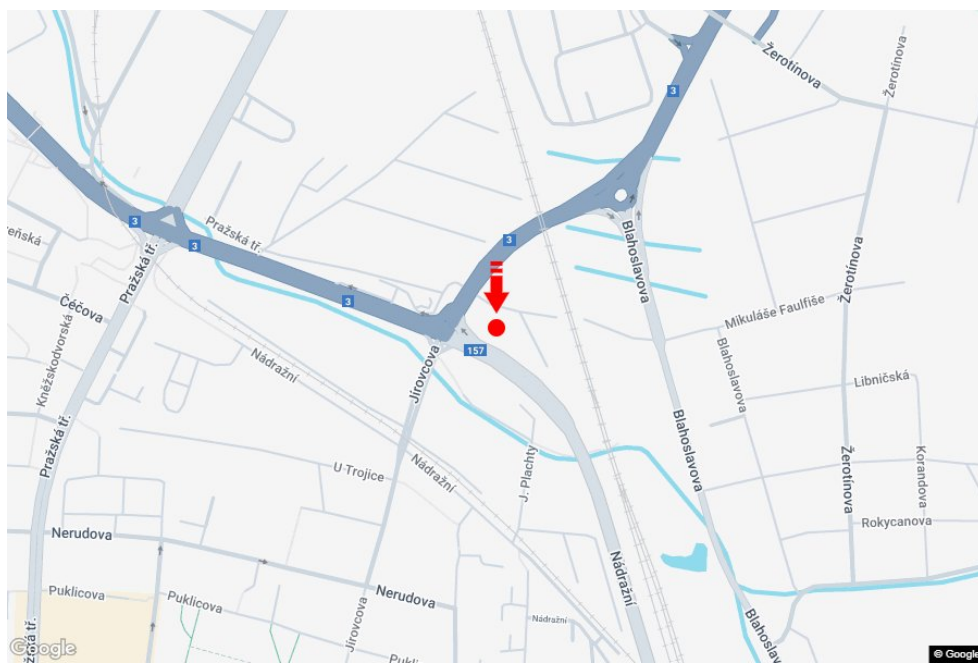

Panel no.: **1852186**

MIDIBOARD®

City: **České Budějovice**

District: **České Budějovice**

Region: **Jihočeský kraj**

Type: **Double bigboard**

Address: **Nádražní /Gen.Píky příjezd od Prahy,J.Hradce,dc**

Coordinates (WGS84): **48.988037 N 14.480828 E**

Size: **960x820**

Panel location

- center
- suburb
- business district
- residential area
- industrial district
- undeveloped areas

Communications

- highway
- first-class road
- other roads
- street
- entrance
- exit
- car park
- pedestrian zone
- intersection

Position

- perpendicular
- oblique
- parallel
- separate

Visibility

- up to 20 m
- 20 - 50 m
- 20 - 50 m
- over 100 m
- custom lighting

Panel surroundings

- | | | | |
|--|---|---|---|
| <input type="checkbox"/> Public transport | <input type="checkbox"/> ČD, ČSAD railway station | <input type="checkbox"/> Post | <input type="checkbox"/> PNS |
| <input type="checkbox"/> Cultural facility | <input type="checkbox"/> Sport facilities | <input type="checkbox"/> Medical facility | <input type="checkbox"/> Shops |
| <input type="checkbox"/> Department store | <input type="checkbox"/> Supermarket | <input checked="" type="checkbox"/> filling station | <input type="checkbox"/> School, university |
| <input type="checkbox"/> Bank | <input type="checkbox"/> Restaurant | <input type="checkbox"/> Hotel | |