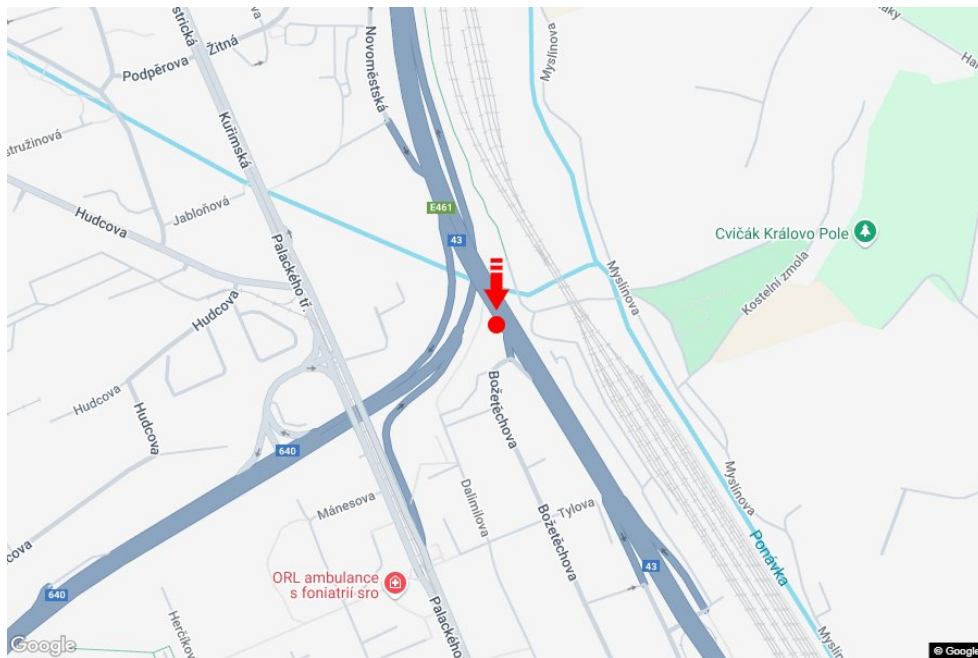

City: **Brno - Královo Pole**

District: **Brno-město**

Region: **Jihomoravský kraj**

Type: **Double bigboard**

Address: **Sportovní /Hradecká E461,I/43 příjezd od Svitav,dc**

Coordinates (WGS84): **49.2348651 N 16.5911253 E**

Size: **960x820**

Panel location

- ☐ center
- ☐ suburb
- ☐ business district
- ☐ residential area
- ☐ industrial district
- ☐ undeveloped areas

Communications

- ☐ highway
- ☒ first-class road
- ☐ other roads
- ☐ street
- ☒ entrance
- ☐ exit
- ☐ car park
- ☐ pedestrian zone
- ☒ intersection

Position

- ☒ perpendicular
- ☐ oblique
- ☐ parallel
- ☐ separate

Visibility

- ☐ up to 20 m
- ☐ 20 - 50 m
- ☐ 20 - 50 m
- ☒ over 100 m
- ☒ custom lighting

Panel surroundings

☐ Public transport	☐ ČD, ČSAD railway station	☐ Post	☐ PNS
☐ Cultural facility	☐ Sport facilities	☐ Medical facility	☐ Shops
☐ Department store	☐ Supermarket	☒ filling station	☐ School, university
☐ Bank	☐ Restaurant	☒ Hotel