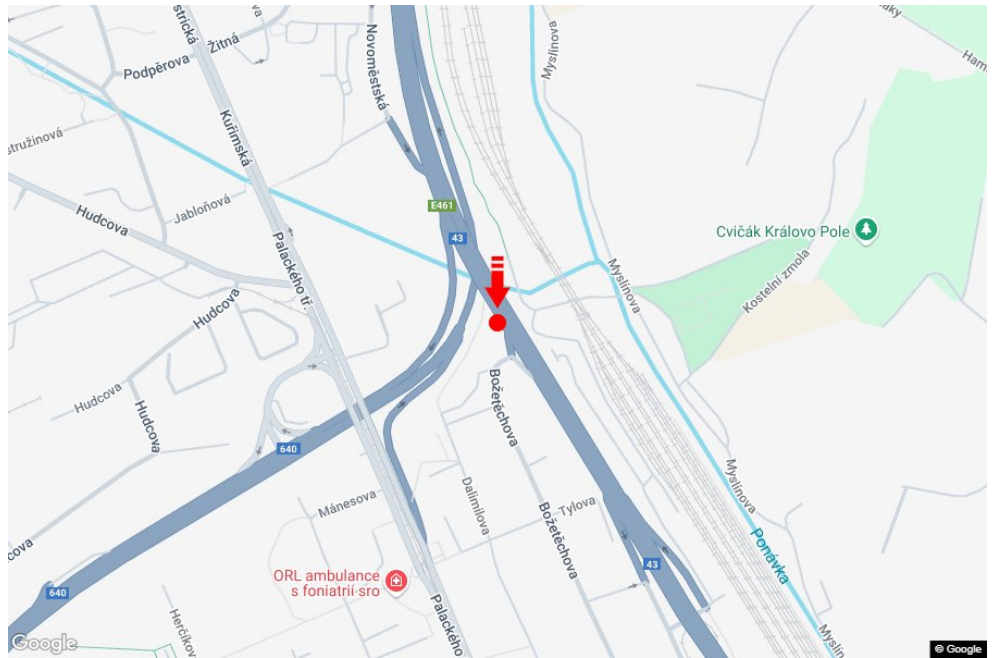

City: **Brno - Královo Pole**
 District: **Brno-město**
 Region: **Jihomoravský kraj**
 Type: **Double bigboard**

Address: **Sportovní /Hradecká E461,I/43 výjezd sm.Svitavy,zc**
 Coordinates (WGS84): **49.2348651 N 16.5911253 E**
 Size: **960x820**

Panel location

- center
- suburb
- business district
- residential area
- industrial district
- undeveloped areas

Communications

- highway
- first-class road
- other roads
- street
- entrance
- exit
- car park
- pedestrian zone
- intersection

Position

- perpendicular
- oblique
- parallel
- separate

Visibility

- up to 20 m
- 20 - 50 m
- 20 - 50 m
- over 100 m
- custom lighting

Panel surroundings

- | | | | |
|--|---|---|---|
| <input type="checkbox"/> Public transport | <input type="checkbox"/> ČD, ČSAD railway station | <input type="checkbox"/> Post | <input type="checkbox"/> PNS |
| <input type="checkbox"/> Cultural facility | <input type="checkbox"/> Sport facilities | <input type="checkbox"/> Medical facility | <input type="checkbox"/> Shops |
| <input type="checkbox"/> Department store | <input type="checkbox"/> Supermarket | <input checked="" type="checkbox"/> filling station | <input type="checkbox"/> School, university |
| <input type="checkbox"/> Bank | <input type="checkbox"/> Restaurant | <input checked="" type="checkbox"/> Hotel | |