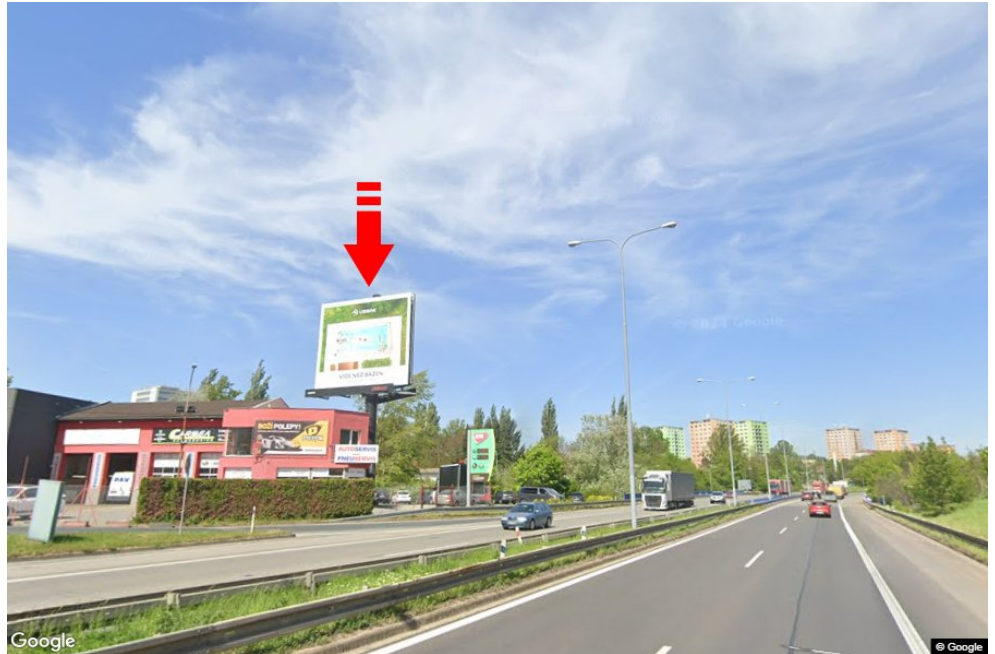

City: **Brno - Královo Pole**
 District: **Brno-město**
 Region: **Jihomoravský kraj**
 Type: **Double bigboard**

Address: **Sportovní /Hradecká E461,I/43 výjezd sm.Svitavy,zc**
 Coordinates (WGS84): **49.2348651 N 16.5911253 E**
 Size: **960x820**

Panel location

- center
- suburb
- business district
- residential area
- industrial district
- undeveloped areas

Communications

- highway
- first-class road
- other roads
- street
- entrance
- exit
- car park
- pedestrian zone
- intersection

Position

- perpendicular
- oblique
- parallel
- separate

Visibility

- up to 20 m
- 20 - 50 m
- 20 - 50 m
- over 100 m
- custom lighting

Panel surroundings

- | | | | |
|--|---|---|---|
| <input type="checkbox"/> Public transport | <input type="checkbox"/> ČD, ČSAD railway station | <input type="checkbox"/> Post | <input type="checkbox"/> PNS |
| <input type="checkbox"/> Cultural facility | <input type="checkbox"/> Sport facilities | <input type="checkbox"/> Medical facility | <input type="checkbox"/> Shops |
| <input type="checkbox"/> Department store | <input type="checkbox"/> Supermarket | <input checked="" type="checkbox"/> filling station | <input type="checkbox"/> School, university |
| <input type="checkbox"/> Bank | <input type="checkbox"/> Restaurant | <input checked="" type="checkbox"/> Hotel | |