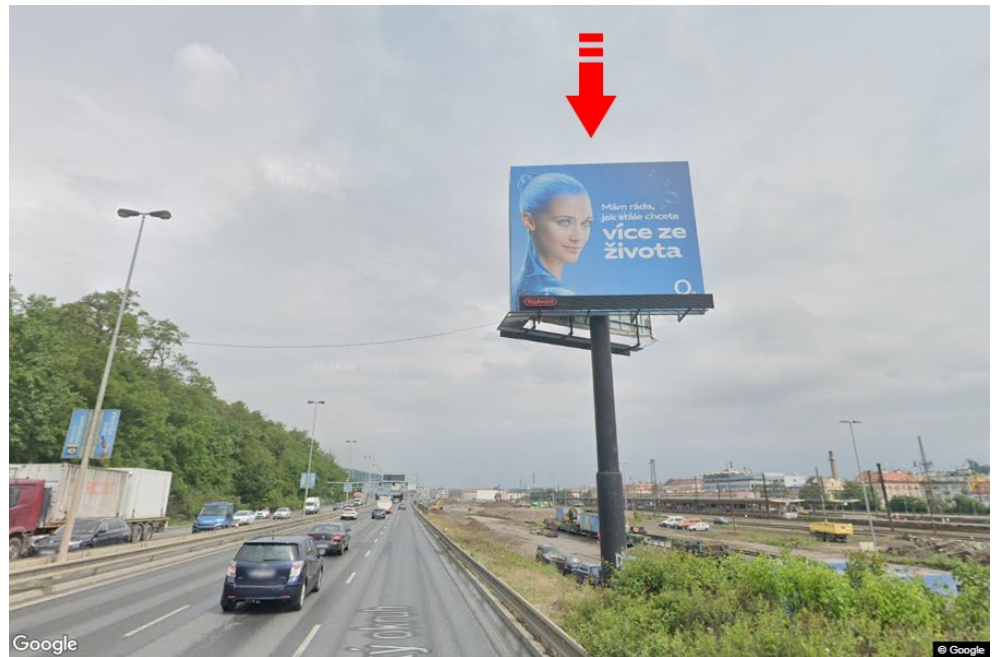

City: **Praha 05 - Smíchov**  
 District: **Praha**  
 Region: **Hlavní město Praha**  
 Type: **Double bigboard**

Address: **Dobříšská /Tunel Mrázovka sm.Radlická,OC NOVÝ SMÍCHOV,dc**  
 Coordinates (WGS84): **50.0580534 N 14.4069318 E**  
 Size: **960x820**

**Panel location**

- center
- suburb
- business district
- residential area
- industrial district
- undeveloped areas

**Communications**

- highway
- first-class road
- other roads
- street
- entrance
- exit
- car park
- pedestrian zone
- intersection

**Position**

- perpendicular
- oblique
- parallel
- separate

**Visibility**

- up to 20 m
- 20 - 50 m
- 20 - 50 m
- over 100 m
- custom lighting

**Panel surroundings**

- |  |   |   |   |
|--|---|---|---|
| <input type="checkbox"/> Public transport  | <input type="checkbox"/> ČD, ČSAD railway station | <input type="checkbox"/> Post             | <input type="checkbox"/> PNS                |
| <input type="checkbox"/> Cultural facility | <input type="checkbox"/> Sport facilities         | <input type="checkbox"/> Medical facility | <input type="checkbox"/> Shops              |
| <input type="checkbox"/> Department store  | <input type="checkbox"/> Supermarket              | <input type="checkbox"/> filling station  | <input type="checkbox"/> School, university |
| <input type="checkbox"/> Bank              | <input type="checkbox"/> Restaurant               | <input type="checkbox"/> Hotel            |   |