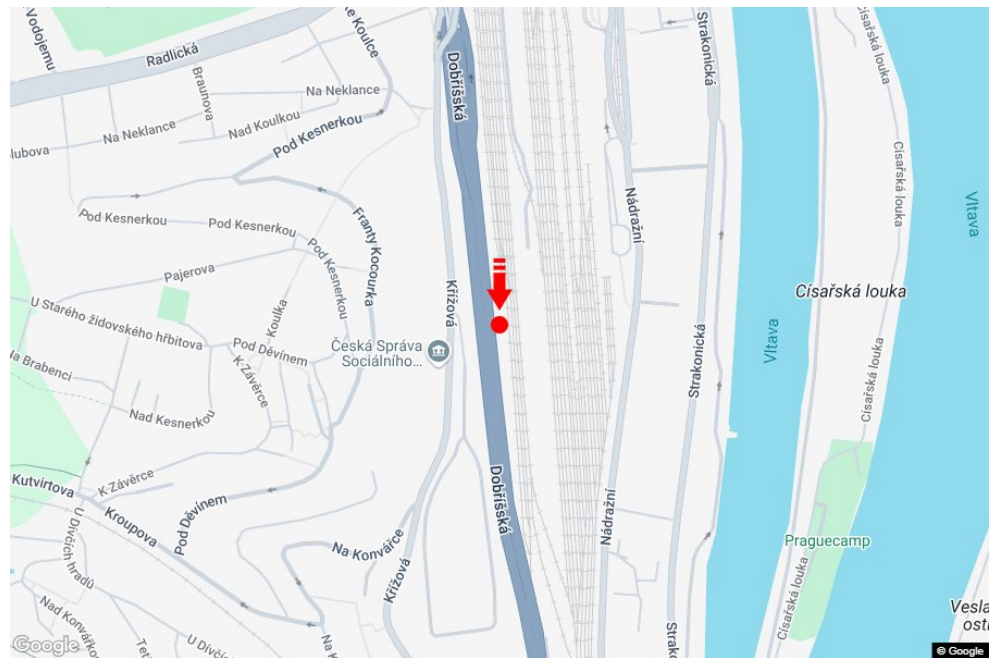

City: **Praha 05 - Smíchov**
District: **Praha**
Region: **Hlavní město Praha**
Type: **Double bigboard**

Address: **Dobříšská /Tunel Mrázovka sm.Radlická,OC NOVÝ SMÍCHOV,dc**
Coordinates (WGS84): **50.0580534 N 14.4069318 E**
Size: **960x820**

Panel location

- ☐ center
- ☐ suburb
- ☐ business district
- ☐ residential area
- ☒ industrial district
- ☐ undeveloped areas

Communications

- ☐ highway
- ☐ first-class road
- ☐ other roads
- ☒ street
- ☒ entrance
- ☐ exit
- ☐ car park
- ☐ pedestrian zone
- ☐ intersection

Position

- ☒ perpendicular
- ☐ oblique
- ☐ parallel
- ☐ separate

Visibility

- ☐ up to 20 m
- ☐ 20 - 50 m
- ☐ 20 - 50 m
- ☒ over 100 m
- ☒ custom lighting

Panel surroundings

☐ Public transport	☐ ČD, ČSAD railway station	☐ Post	☐ PNS
☐ Cultural facility	☐ Sport facilities	☐ Medical facility	☐ Shops
☐ Department store	☐ Supermarket	☐ filling station	☐ School, university
☐ Bank	☐ Restaurant	☐ Hotel