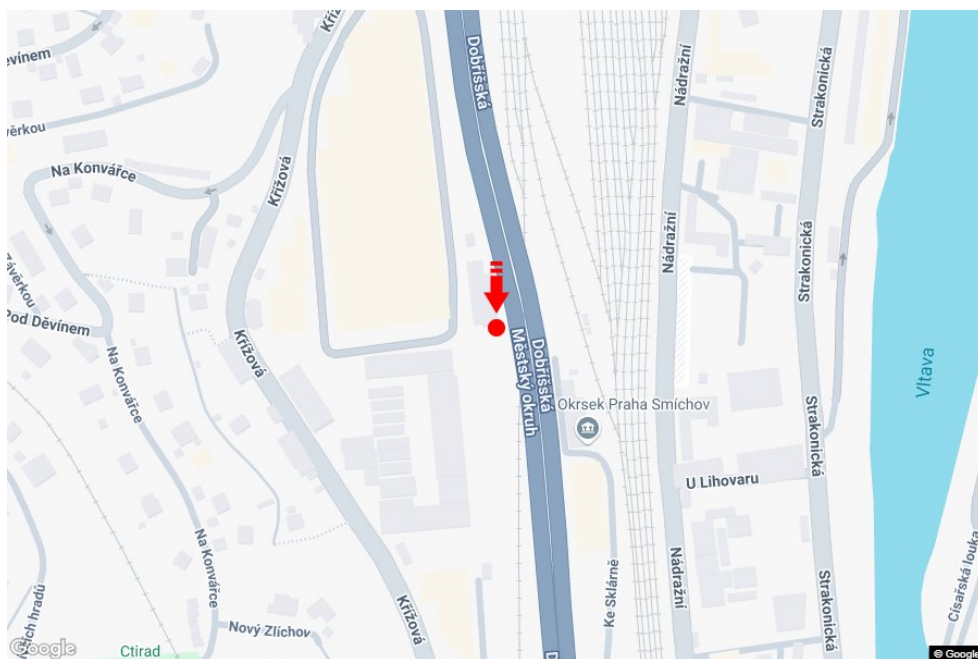

Panel no.: **1852212**

MIDIBOARD®

City: **Praha 05 - Smíchov**

Address: **Dobříšská sm.Radlická,OC NOVÝ SMÍCHOV,dc**

District: **Praha**

Coordinates (WGS84): **50.0543249 N 14.4072782 E**

Region: **Hlavní město Praha**

Type: **Double bigboard**

Size: **960x820**

Panel location

- ☐ center
- ☐ suburb
- ☐ business district
- ☐ residential area
- ☐ industrial district
- ☐ undeveloped areas

Communications

- ☐ highway
- ☐ first-class road
- ☐ other roads
- ☒ street
- ☒ entrance
- ☐ exit
- ☐ car park
- ☐ pedestrian zone
- ☐ intersection

Position

- ☒ perpendicular
- ☐ oblique
- ☐ parallel
- ☐ separate

Visibility

- ☐ up to 20 m
- ☐ 20 - 50 m
- ☐ 20 - 50 m
- ☒ over 100 m
- ☒ custom lighting

Panel surroundings

☐ Public transport	☐ ČD, ČSAD railway station	☐ Post	☐ PNS
☐ Cultural facility	☐ Sport facilities	☐ Medical facility	☐ Shops
☐ Department store	☐ Supermarket	☐ filling station	☐ School, university
☐ Bank	☐ Restaurant	☐ Hotel