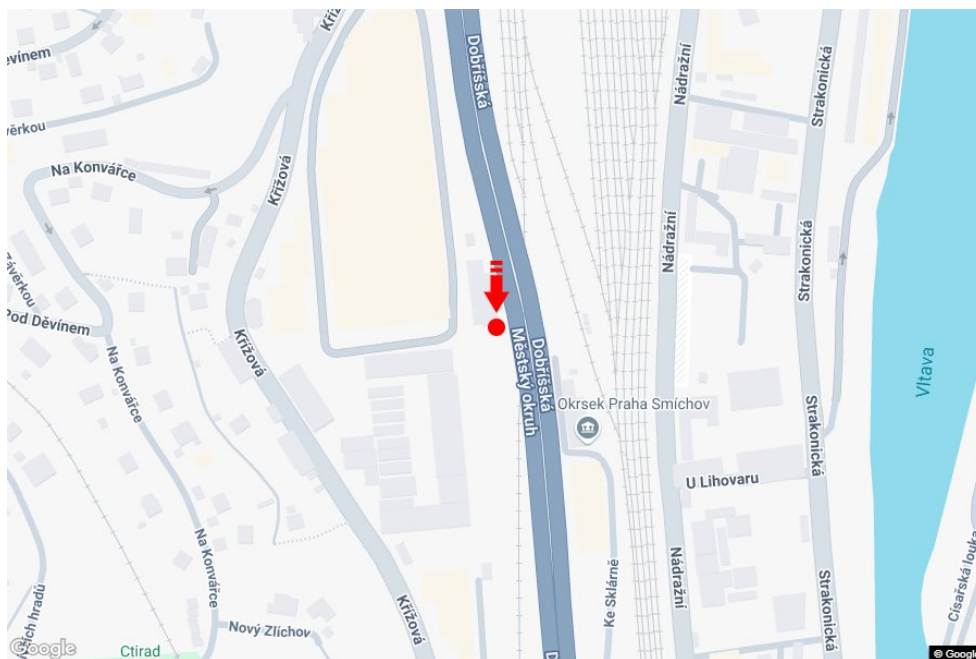

City: **Praha 05 - Smíchov**
District: **Praha**
Region: **Hlavní město Praha**
Type: **Double bigboard**

Address: **Dobříšská sm.Jižní spojka,zc**
Coordinates (WGS84): **50.0543249 N 14.4072782 E**
Size: **960x820**

Panel location

- ☐ center
- ☐ suburb
- ☐ business district
- ☐ residential area
- ☐ industrial district
- ☐ undeveloped areas

Communications

- ☐ highway
- ☐ first-class road
- ☐ other roads
- ☒ street
- ☐ entrance
- ☒ exit
- ☐ car park
- ☐ pedestrian zone
- ☐ intersection

Position

- ☒ perpendicular
- ☐ oblique
- ☐ parallel
- ☐ separate

Visibility

- ☐ up to 20 m
- ☐ 20 - 50 m
- ☐ 20 - 50 m
- ☒ over 100 m
- ☒ custom lighting

Panel surroundings

☐ Public transport	☐ ČD, ČSAD railway station	☐ Post	☐ PNS
☐ Cultural facility	☐ Sport facilities	☐ Medical facility	☐ Shops
☐ Department store	☐ Supermarket	☐ filling station	☐ School, university
☐ Bank	☐ Restaurant	☐ Hotel