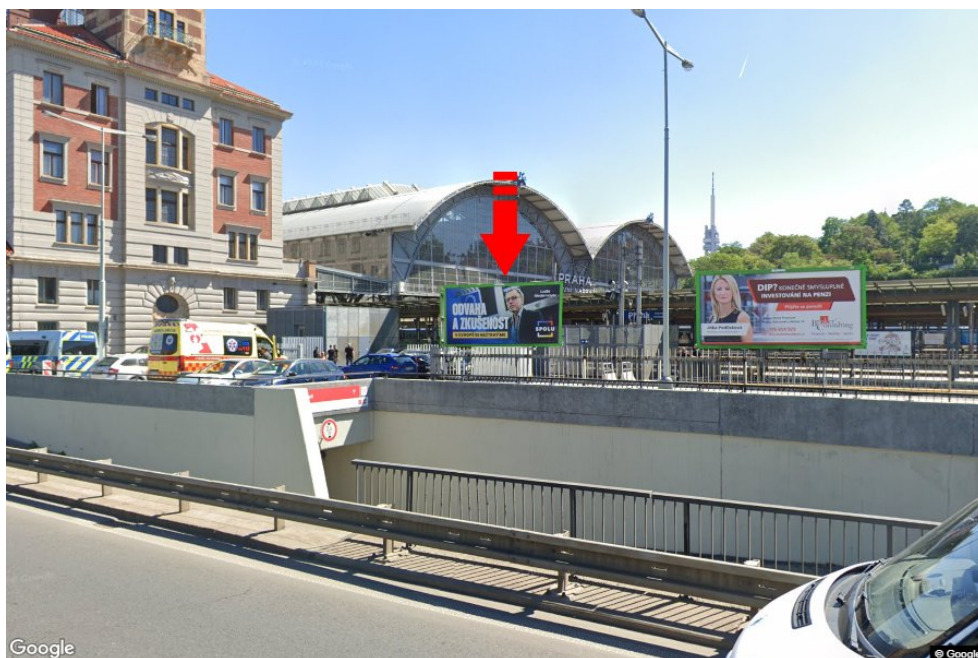

City: **Praha 02 - Nové Město**

Address: **Wilsonova Hl.nádraží,Státní opera,ZC**

District: **Praha**

Coordinates (WGS84): **50.0820455 N 14.4344748 E**

Region: **Hlavní město Praha**

Size: **510x240**

Type: **Billboard**

**Panel location**

- center
- suburb
- business district
- residential area
- industrial district
- undeveloped areas

**Communications**

- highway
- first-class road
- other roads
- street
- entrance
- exit
- car park
- pedestrian zone
- intersection

**Position**

- perpendicular
- oblique
- parallel
- separate

**Visibility**

- up to 20 m
- 20 - 50 m
- 20 - 50 m
- over 100 m
- custom lighting

**Panel surroundings**

- |   |  |   |   |
|---|--|---|---|
| <input checked="" type="checkbox"/> Public transport  | <input checked="" type="checkbox"/> ČD, ČSAD railway station | <input checked="" type="checkbox"/> Post  | <input checked="" type="checkbox"/> PNS     |
| <input checked="" type="checkbox"/> Cultural facility | <input type="checkbox"/> Sport facilities                    | <input type="checkbox"/> Medical facility | <input type="checkbox"/> Shops              |
| <input type="checkbox"/> Department store             | <input type="checkbox"/> Supermarket                         | <input type="checkbox"/> filling station  | <input type="checkbox"/> School, university |
| <input type="checkbox"/> Bank                         | <input type="checkbox"/> Restaurant                          | <input type="checkbox"/> Hotel            |   |