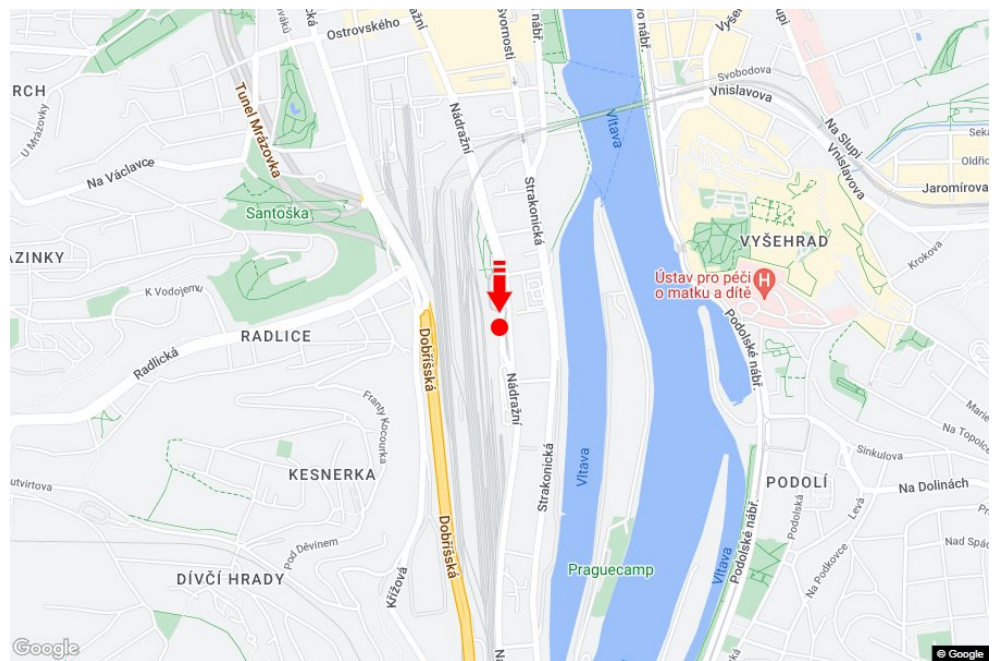

Panel no.: **200019**

MIDIBOARD®

City: **Praha 05 - Smíchov**

Address: **Nádražní bus, tram**

District: **Praha**

Coordinates (WGS84): **50.061278 N 14.4090092 E**

Region: **Hlavní město Praha**

Size: **510x240**

Type: **Billboard**

Panel location

- center
- suburb
- business district
- residential area
- industrial district
- undeveloped areas

Communications

- highway
- first-class road
- other roads
- street
- entrance
- exit
- car park
- pedestrian zone
- intersection

Position

- perpendicular
- oblique
- parallel
- separate

Visibility

- up to 20 m
- 20 - 50 m
- 20 - 50 m
- over 100 m
- custom lighting

Panel surroundings

- | | | | |
|--|--|---|---|
| <input checked="" type="checkbox"/> Public transport | <input checked="" type="checkbox"/> ČD, ČSAD railway station | <input type="checkbox"/> Post | <input checked="" type="checkbox"/> PNS |
| <input type="checkbox"/> Cultural facility | <input type="checkbox"/> Sport facilities | <input type="checkbox"/> Medical facility | <input checked="" type="checkbox"/> Shops |
| <input type="checkbox"/> Department store | <input type="checkbox"/> Supermarket | <input type="checkbox"/> filling station | <input type="checkbox"/> School, university |
| <input type="checkbox"/> Bank | <input checked="" type="checkbox"/> Restaurant | <input type="checkbox"/> Hotel | |