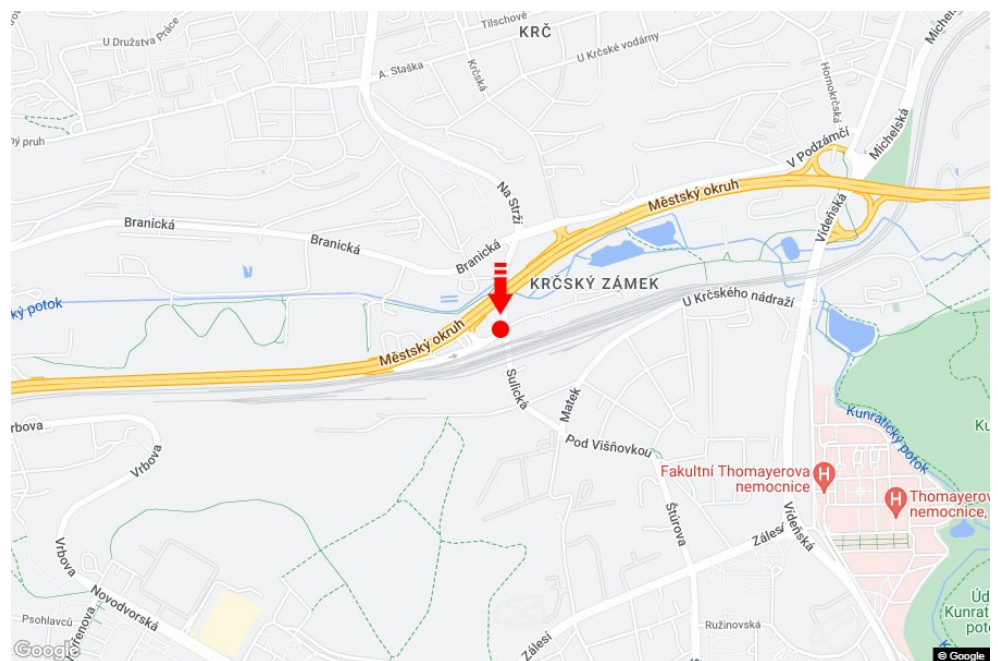

City: **Praha 04 - Krč**
District: **Praha**
Region: **Hlavní město Praha**
Type: **Billboard**

Address: **Sulická žst.Praha Krč,směr Lhotka,ZC**
Coordinates (WGS84): **50.0339526 N 14.4436701 E**
Size: **510x240**

Panel location

- ☐ center
- ☐ suburb
- ☒ business district
- ☒ residential area
- ☐ industrial district
- ☐ undeveloped areas

Communications

- ☐ highway
- ☐ first-class road
- ☐ other roads
- ☒ street
- ☐ entrance
- ☐ exit
- ☐ car park
- ☐ pedestrian zone
- ☒ intersection

Position

- ☒ perpendicular
- ☐ oblique
- ☐ parallel
- ☐ separate

Visibility

- ☐ up to 20 m
- ☐ 20 - 50 m
- ☐ 20 - 50 m
- ☒ over 100 m
- ☐ custom lighting

Panel surroundings

☒ Public transport	☒ ČD, ČSAD railway station	☐ Post	☐ PNS
☐ Cultural facility	☐ Sport facilities	☐ Medical facility	☐ Shops
☐ Department store	☐ Supermarket	☒ filling station	☐ School, university
☐ Bank	☒ Restaurant	☐ Hotel