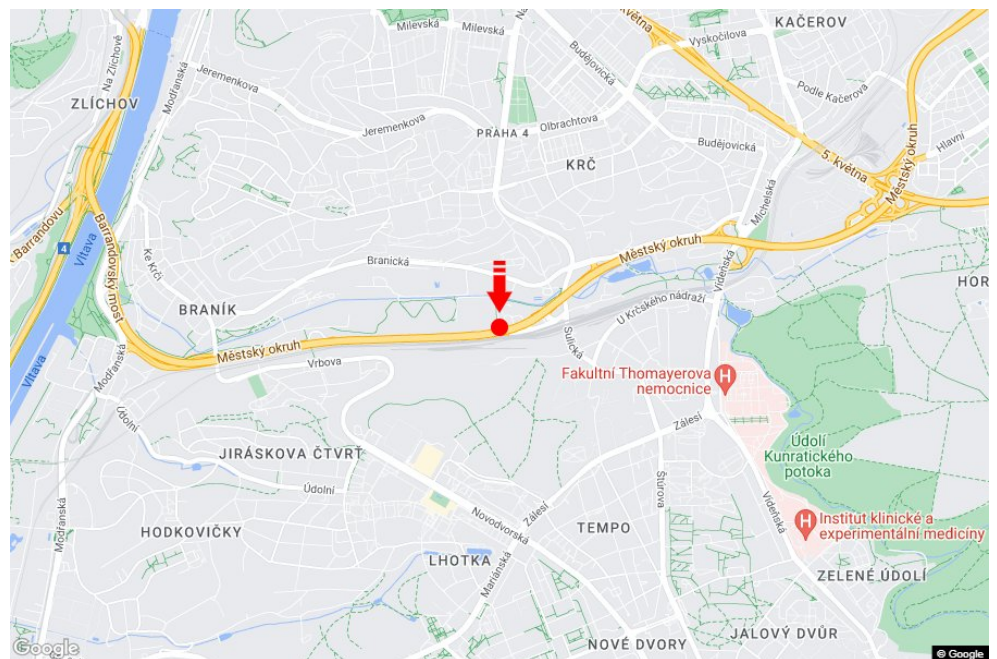

Panel no.: **200077**

MIDIBOARD®

City: **Praha 04 - Krč**
District: **Praha**
Region: **Hlavní město Praha**
Type: **Billboard**

Address: **Jižní spojka před čs OMV, u sjezdu Sulická**
Coordinates (WGS84): **50.0330321 N 14.4386523 E**
Size: **510x240**

Panel location

- ☐ center
- ☐ suburb
- ☐ business district
- ☐ residential area
- ☐ industrial district
- ☒ undeveloped areas

Communications

- ☒ highway
- ☐ first-class road
- ☐ other roads
- ☐ street
- ☐ entrance
- ☐ exit
- ☐ car park
- ☐ pedestrian zone
- ☐ intersection

Position

- ☐ perpendicular
- ☒ oblique
- ☐ parallel
- ☐ separate

Visibility

- ☐ up to 20 m
- ☐ 20 - 50 m
- ☐ 20 - 50 m
- ☒ over 100 m
- ☐ custom lighting

Panel surroundings

☐ Public transport	☒ ČD, ČSAD railway station	☐ Post	☐ PNS
☐ Cultural facility	☐ Sport facilities	☐ Medical facility	☐ Shops
☐ Department store	☐ Supermarket	☒ filling station	☐ School, university
☐ Bank	☐ Restaurant	☐ Hotel