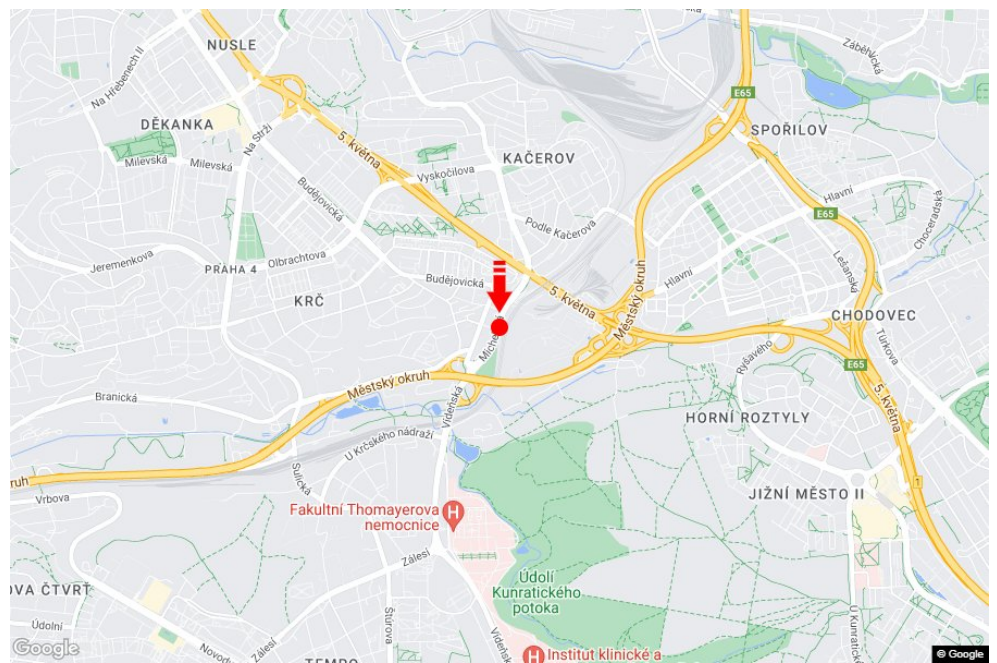

City: **Praha 04 - Krč**
District: **Praha**
Region: **Hlavní město Praha**
Type: **Billboard**

Address: **Michelská Kačerov, DC**
Coordinates (WGS84): **50.039967 N 14.460033 E**
Size: **510x240**

Panel location

- ☐ center
- ☐ suburb
- ☐ business district
- ☒ residential area
- ☐ industrial district
- ☒ undeveloped areas

Communications

- ☐ highway
- ☐ first-class road
- ☐ other roads
- ☒ street
- ☐ entrance
- ☐ exit
- ☐ car park
- ☐ pedestrian zone
- ☐ intersection

Position

- ☐ perpendicular
- ☒ oblique
- ☐ parallel
- ☐ separate

Visibility

- ☐ up to 20 m
- ☐ 20 - 50 m
- ☐ 20 - 50 m
- ☒ over 100 m
- ☐ custom lighting

Panel surroundings

☒ Public transport	☐ ČD, ČSAD railway station	☐ Post	☐ PNS
☐ Cultural facility	☐ Sport facilities	☐ Medical facility	☐ Shops
☐ Department store	☐ Supermarket	☐ filling station	☐ School, university
☐ Bank	☐ Restaurant	☐ Hotel