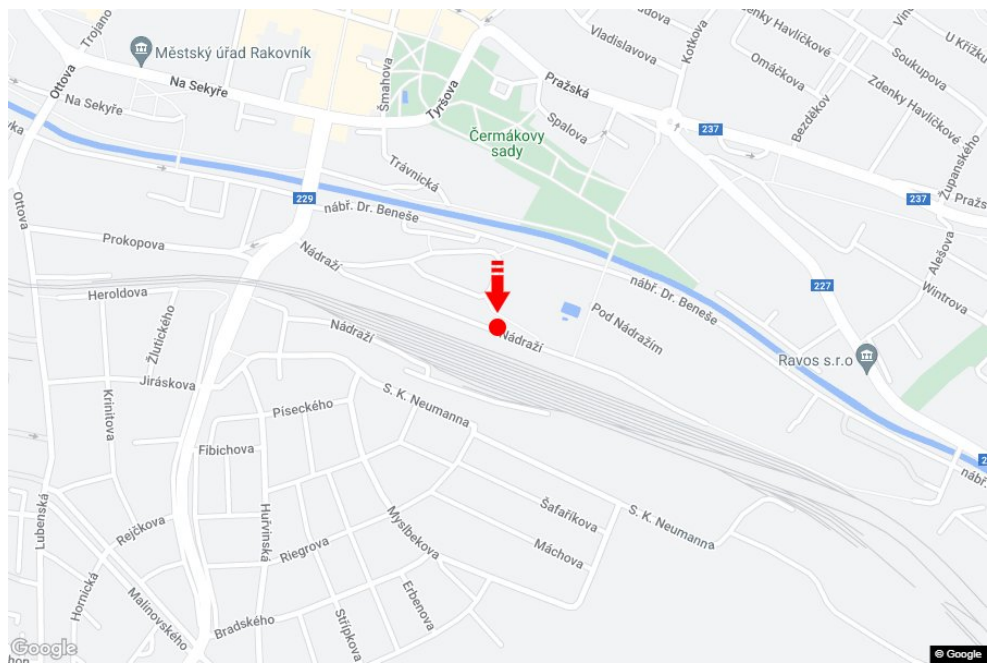

City: **Rakovník**
District: **Rakovník**
Region: **Středočeský kraj**
Type: **Billboard**

Address: **U trati nádraží ČD,DC**
Coordinates (WGS84): **50.0997378 N 13.7348889 E**
Size: **510x240**

Panel location

- ☐ center
- ☒ suburb
- ☐ business district
- ☐ residential area
- ☐ industrial district
- ☐ undeveloped areas

Communications

- ☐ highway
- ☐ first-class road
- ☐ other roads
- ☒ street
- ☐ entrance
- ☐ exit
- ☐ car park
- ☐ pedestrian zone
- ☐ intersection

Position

- ☐ perpendicular
- ☒ oblique
- ☐ parallel
- ☐ separate

Visibility

- ☐ up to 20 m
- ☐ 20 - 50 m
- ☒ 20 - 50 m
- ☐ over 100 m
- ☐ custom lighting

Panel surroundings

☒ Public transport	☒ ČD, ČSAD railway station	☐ Post	☒ PNS
☐ Cultural facility	☐ Sport facilities	☒ Medical facility	☐ Shops
☐ Department store	☐ Supermarket	☐ filling station	☐ School, university
☐ Bank	☐ Restaurant	☐ Hotel