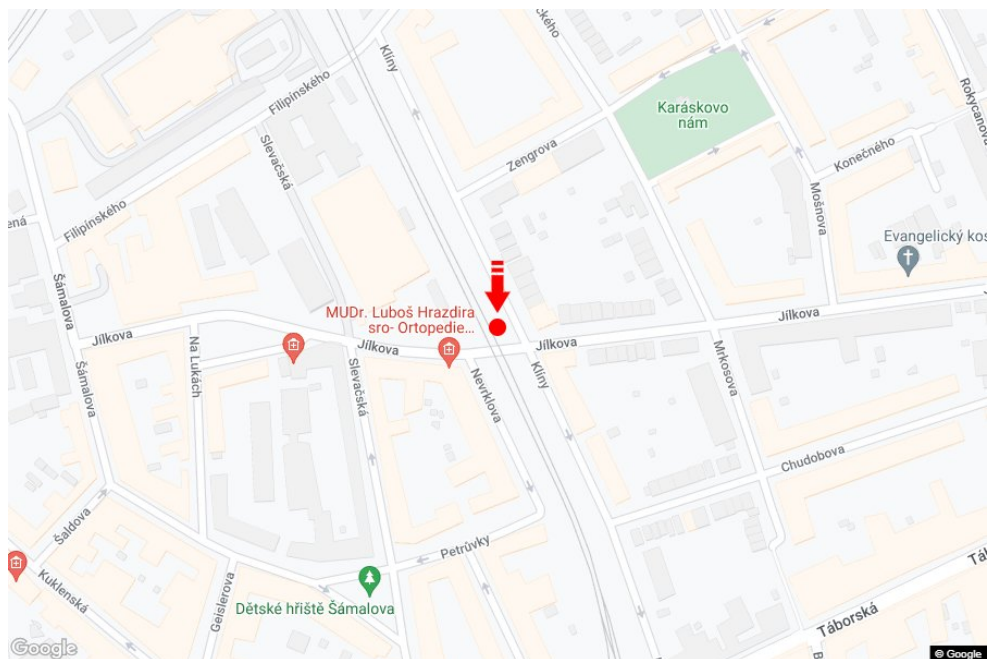

City: **Brno - Zábřovice**
District: **Brno-město**
Region: **Jihomoravský kraj**
Type: **Billboard**

Address: **Jílkova DC**
Coordinates (WGS84): **49.1960261 N 16.6378764 E**
Size: **510x240**

Panel location

- ☐ center
- ☒ suburb
- ☐ business district
- ☒ residential area
- ☐ industrial district
- ☐ undeveloped areas

Communications

- ☐ highway
- ☐ first-class road
- ☐ other roads
- ☒ street
- ☐ entrance
- ☐ exit
- ☐ car park
- ☐ pedestrian zone
- ☐ intersection

Position

- ☐ perpendicular
- ☐ oblique
- ☒ parallel
- ☐ separate

Visibility

- ☐ up to 20 m
- ☐ 20 - 50 m
- ☒ 20 - 50 m
- ☐ over 100 m
- ☐ custom lighting

Panel surroundings

☒ Public transport	☐ ČD, ČSAD railway station	☐ Post	☒ PNS
☐ Cultural facility	☐ Sport facilities	☐ Medical facility	☒ Shops
☐ Department store	☐ Supermarket	☐ filling station	☐ School, university
☐ Bank	☒ Restaurant	☐ Hotel