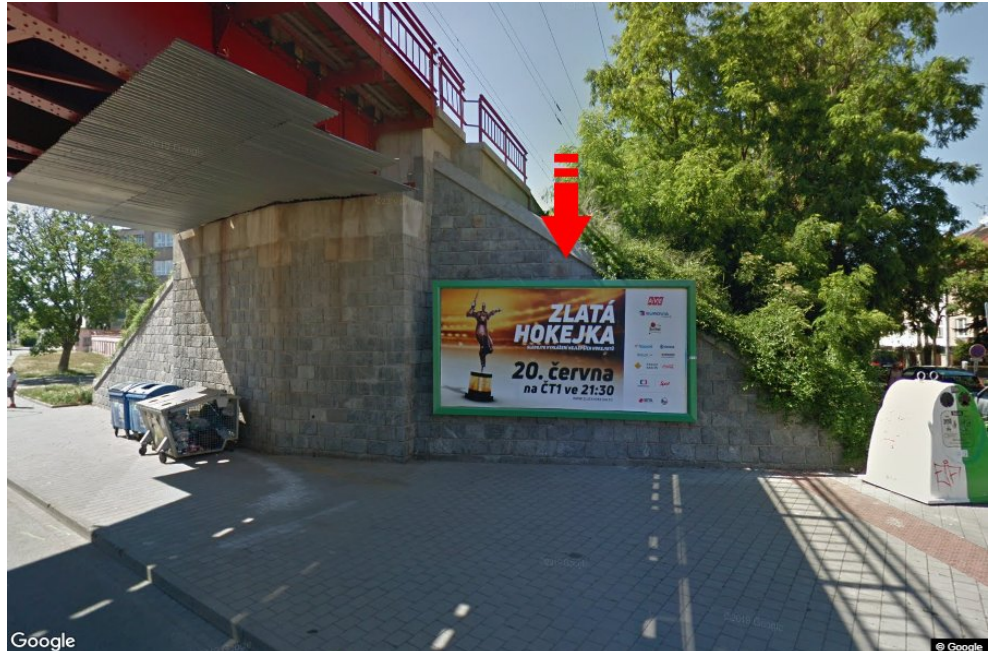

City: **Brno - Zábřovice**
District: **Brno-město**
Region: **Jihomoravský kraj**
Type: **Billboard**

Address: **Jílkova DC**
Coordinates (WGS84): **49.1960261 N 16.6378764 E**
Size: **510x240**

Panel location

- ☐ center
- ☒ suburb
- ☐ business district
- ☒ residential area
- ☐ industrial district
- ☐ undeveloped areas

Communications

- ☐ highway
- ☐ first-class road
- ☐ other roads
- ☒ street
- ☐ entrance
- ☐ exit
- ☐ car park
- ☐ pedestrian zone
- ☐ intersection

Position

- ☐ perpendicular
- ☐ oblique
- ☒ parallel
- ☐ separate

Visibility

- ☐ up to 20 m
- ☐ 20 - 50 m
- ☒ 20 - 50 m
- ☐ over 100 m
- ☐ custom lighting

Panel surroundings

☒ Public transport	☐ ČD, ČSAD railway station	☐ Post	☒ PNS
☐ Cultural facility	☐ Sport facilities	☐ Medical facility	☒ Shops
☐ Department store	☐ Supermarket	☐ filling station	☐ School, university
☐ Bank	☒ Restaurant	☐ Hotel