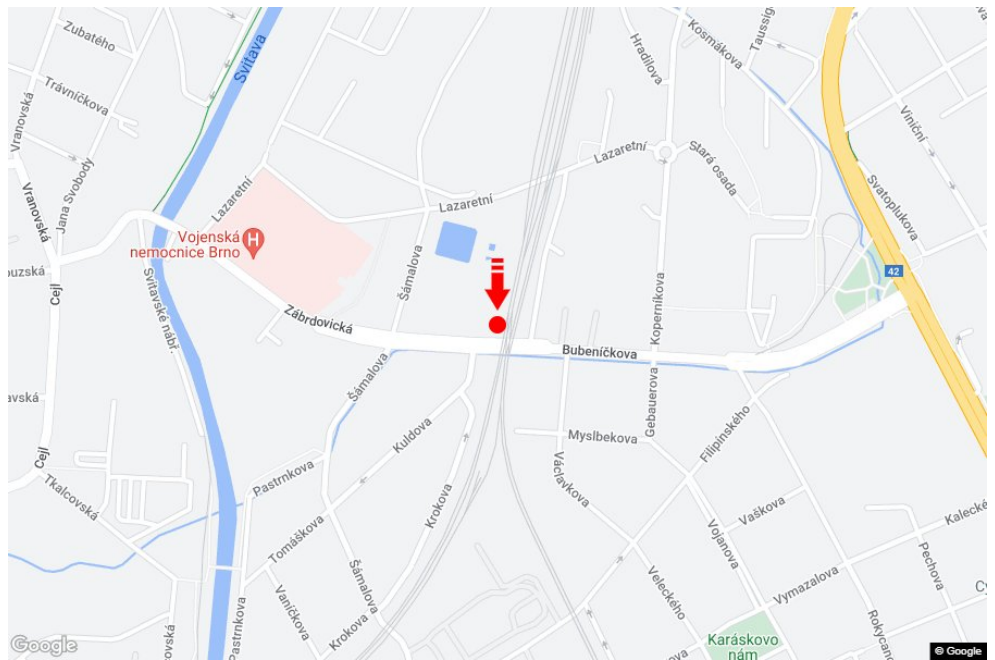

City: **Brno - Zábrdovice**
District: **Brno-město**
Region: **Jihomoravský kraj**
Type: **Billboard**

Address: **Zábrdovická ZC, st.MHD-tram, směr Židenice**

Coordinates (WGS84): **49.2014625 N 16.6349561 E**

Size: **510x240**

Panel location

- ☐ center
- ☐ suburb
- ☐ business district
- ☒ residential area
- ☐ industrial district
- ☐ undeveloped areas

Communications

- ☐ highway
- ☐ first-class road
- ☐ other roads
- ☐ street
- ☐ entrance
- ☐ exit
- ☐ car park
- ☐ pedestrian zone
- ☒ intersection

Position

- ☐ perpendicular
- ☒ oblique
- ☐ parallel
- ☐ separate

Visibility

- ☐ up to 20 m
- ☐ 20 - 50 m
- ☒ 20 - 50 m
- ☐ over 100 m
- ☐ custom lighting

Panel surroundings

☒ Public transport	☐ ČD, ČSAD railway station	☐ Post	☒ PNS
☐ Cultural facility	☒ Sport facilities	☐ Medical facility	☒ Shops
☐ Department store	☐ Supermarket	☐ filling station	☐ School, university
☐ Bank	☒ Restaurant	☐ Hotel