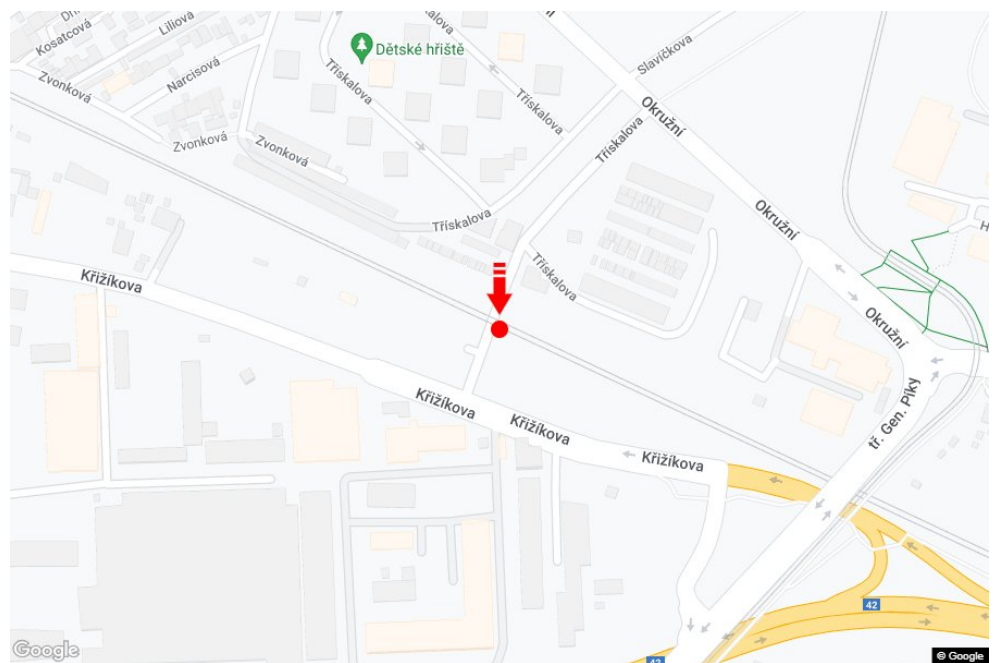

City: **Brno - Královo pole**
District: **Brno-město**
Region: **Jihomoravský kraj**
Type: **Billboard**

Address: **Křížikova před x Třískalova, směr Okružní**
Coordinates (WGS84): **49.2230206 N 16.6187367 E**
Size: **510x240**

Panel location

- ☐ center
- ☐ suburb
- ☐ business district
- ☒ residential area
- ☐ industrial district
- ☒ undeveloped areas

Communications

- ☐ highway
- ☐ first-class road
- ☐ other roads
- ☒ street
- ☐ entrance
- ☐ exit
- ☐ car park
- ☐ pedestrian zone
- ☒ intersection

Position

- ☐ perpendicular
- ☒ oblique
- ☐ parallel
- ☐ separate

Visibility

- ☐ up to 20 m
- ☐ 20 - 50 m
- ☒ 20 - 50 m
- ☐ over 100 m
- ☐ custom lighting

Panel surroundings

☒ Public transport	☐ ČD, ČSAD railway station	☐ Post	☐ PNS
☐ Cultural facility	☐ Sport facilities	☐ Medical facility	☐ Shops
☐ Department store	☐ Supermarket	☐ filling station	☐ School, university
☐ Bank	☐ Restaurant	☐ Hotel