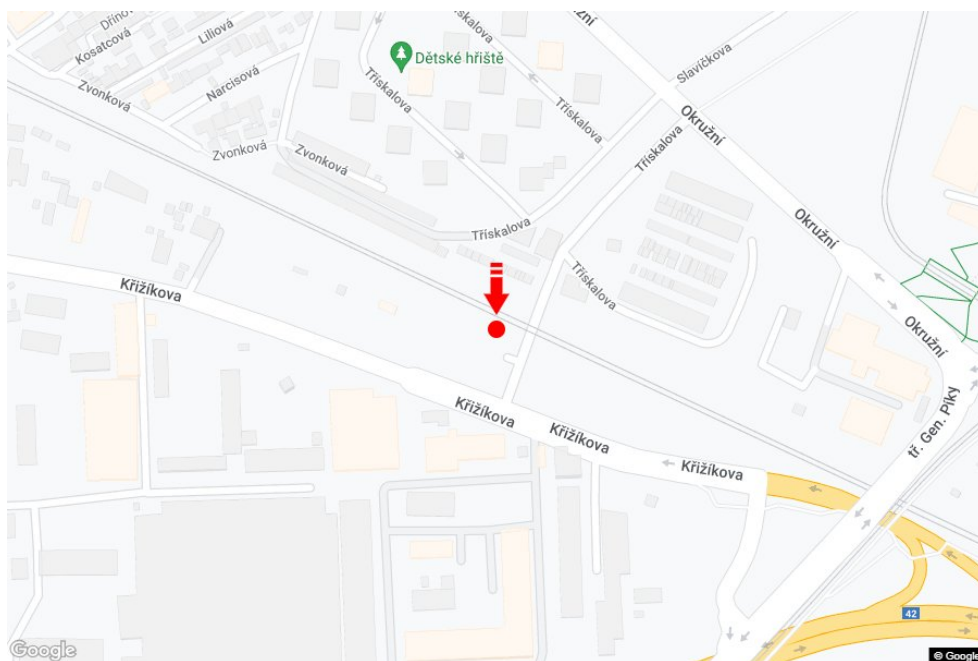

City: **Brno - Královo pole**

Address: **Křížíkova před x Třískalova, směr Okružní**

District: **Brno-město**

Coordinates (WGS84): **49.2230781 N 16.6183286 E**

Region: **Jihomoravský kraj**

Size: **510x240**

Type: **Billboard**

Panel location

1. ☐ center
   ☐ suburb
   ☐ business district
   ☒ residential area
   ☐ industrial district
   ☐ undeveloped areas

Communications

1. ☐ highway
   ☐ first-class road
   ☐ other roads
   ☐ street
   ☐ entrance
   ☐ exit
   ☒ car park
   ☐ pedestrian zone
   ☐ intersection

Position

1. ☐ perpendicular
   ☐ oblique
   ☒ parallel
   ☐ separate

Visibility

1. ☐ up to 20 m
   ☐ 20 - 50 m
   ☒ 20 - 50 m
   ☐ over 100 m
   ☐ custom lighting

Panel surroundings

☒ Public transport	☐ ČD, ČSAD railway station	☐ Post	☐ PNS
☐ Cultural facility	☐ Sport facilities	☐ Medical facility	☐ Shops
☐ Department store	☐ Supermarket	☐ filling station	☐ School, university
☐ Bank	☐ Restaurant	☐ Hotel