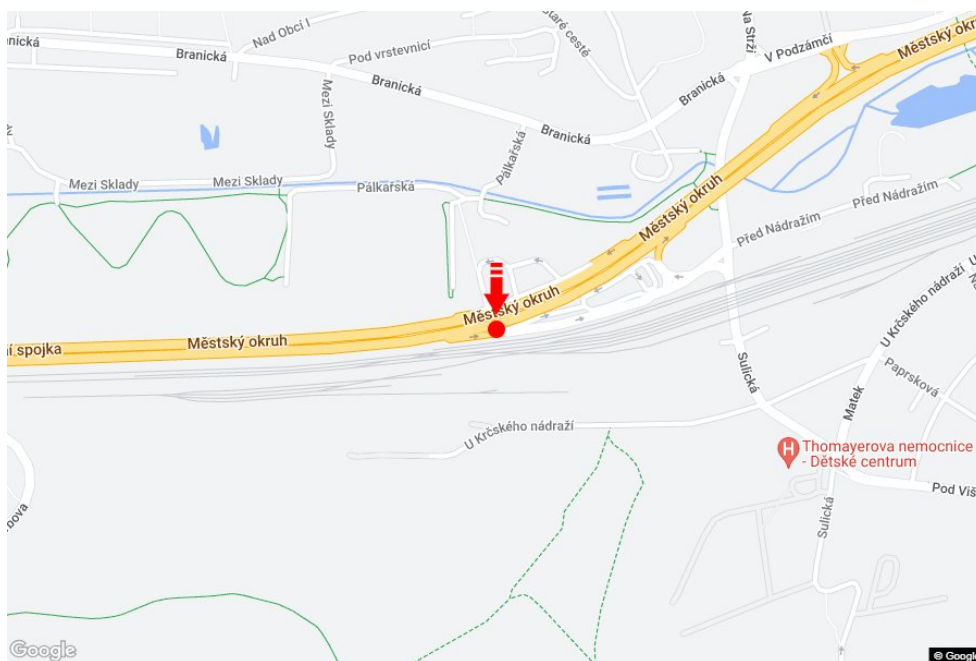

City: **Praha 04 - Krč**
District: **Praha**
Region: **Hlavní město Praha**
Type: **Billboard**

Address: **Jižní spojka před čs OMV, směr Lhotka**
Coordinates (WGS84): **50.0331045 N 14.4393329 E**
Size: **510x240**

Panel location

- ☐ center
- ☐ suburb
- ☐ business district
- ☐ residential area
- ☐ industrial district
- ☒ undeveloped areas

Communications

- ☒ highway
- ☐ first-class road
- ☐ other roads
- ☐ street
- ☐ entrance
- ☐ exit
- ☐ car park
- ☐ pedestrian zone
- ☐ intersection

Position

- ☒ perpendicular
- ☐ oblique
- ☐ parallel
- ☐ separate

Visibility

- ☐ up to 20 m
- ☐ 20 - 50 m
- ☒ 20 - 50 m
- ☐ over 100 m
- ☐ custom lighting

Panel surroundings

☐ Public transport	☒ ČD, ČSAD railway station	☐ Post	☐ PNS
☐ Cultural facility	☐ Sport facilities	☐ Medical facility	☐ Shops
☐ Department store	☐ Supermarket	☒ filling station	☐ School, university
☐ Bank	☐ Restaurant	☐ Hotel