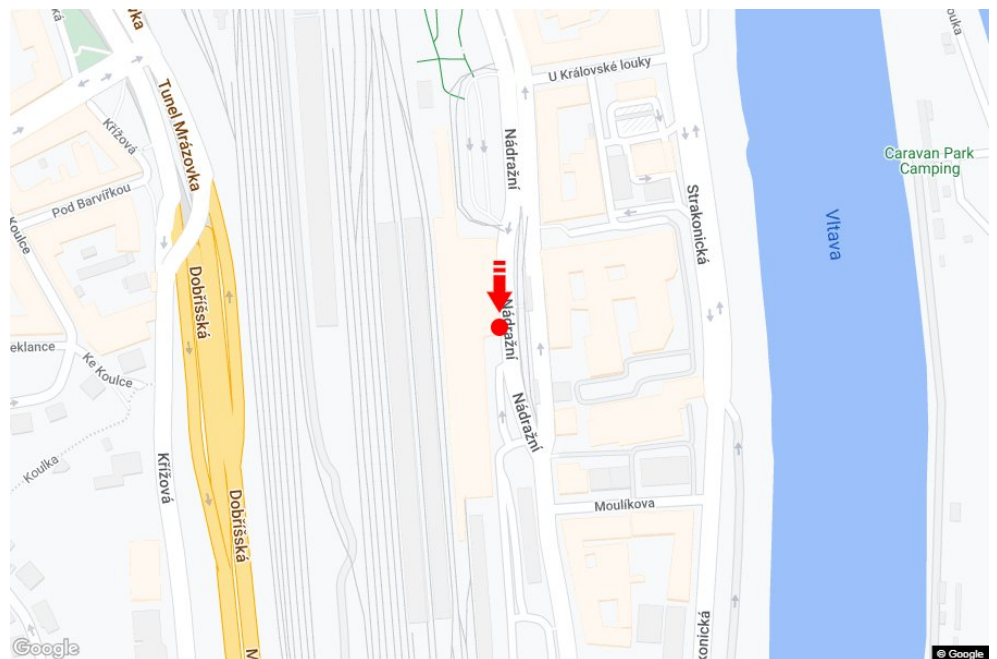

City: **Praha 05 - Smíchov**
 District: **Praha**
 Region: **Hlavní město Praha**
 Type: **Billboard**

Address: **Nádražní bus, tram**
 Coordinates (WGS84): **50.061204 N 14.409025 E**
 Size: **510x240**

Panel location

- center
- suburb
- business district
- residential area
- industrial district
- undeveloped areas

Communications

- highway
- first-class road
- other roads
- street
- entrance
- exit
- car park
- pedestrian zone
- intersection

Position

- perpendicular
- oblique
- parallel
- separate

Visibility

- up to 20 m
- 20 - 50 m
- 20 - 50 m
- over 100 m
- custom lighting

Panel surroundings

- | | | | |
|--|--|---|---|
| <input checked="" type="checkbox"/> Public transport | <input checked="" type="checkbox"/> ČD, ČSAD railway station | <input type="checkbox"/> Post | <input checked="" type="checkbox"/> PNS |
| <input type="checkbox"/> Cultural facility | <input type="checkbox"/> Sport facilities | <input type="checkbox"/> Medical facility | <input checked="" type="checkbox"/> Shops |
| <input type="checkbox"/> Department store | <input type="checkbox"/> Supermarket | <input type="checkbox"/> filling station | <input type="checkbox"/> School, university |
| <input type="checkbox"/> Bank | <input checked="" type="checkbox"/> Restaurant | <input type="checkbox"/> Hotel | |