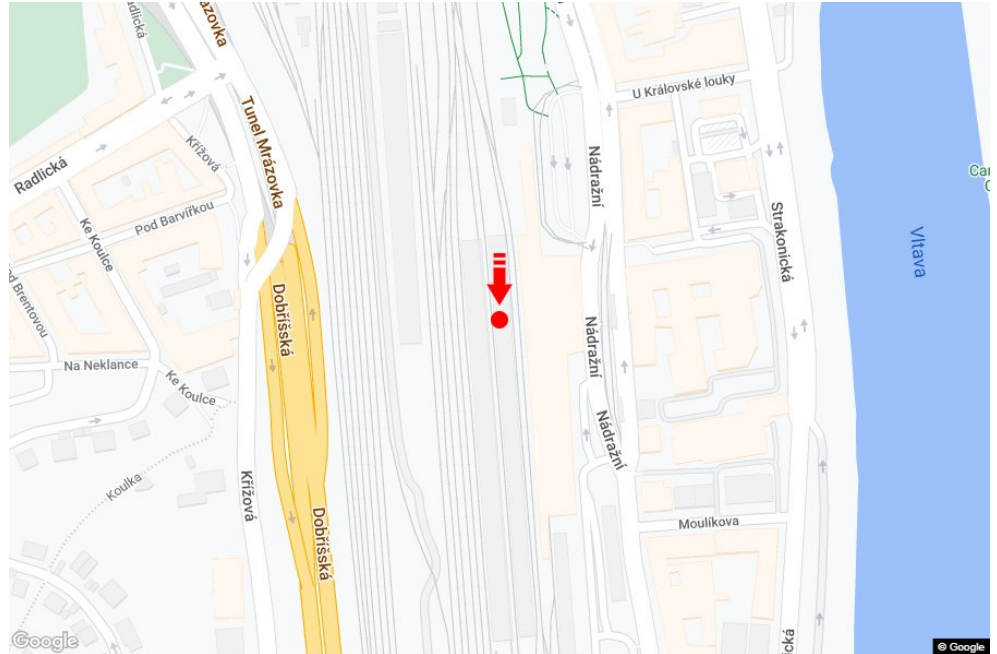

City: **Praha 05 - Smíchov**
District: **Praha**
Region: **Hlavní město Praha**
Type: **Billboard**

Address: **žst. Praha - Smíchov
2.nástupiště,sever.část-od výp**
Coordinates (WGS84): **50.0613639 N 14.4081972 E**
Size: **510x240**

Panel location

- ☒ center
- ☐ suburb
- ☐ business district
- ☐ residential area
- ☐ industrial district
- ☐ undeveloped areas

Communications

- ☐ highway
- ☐ first-class road
- ☐ other roads
- ☐ street
- ☐ entrance
- ☐ exit
- ☐ car park
- ☒ pedestrian zone
- ☐ intersection

Position

- ☐ perpendicular
- ☐ oblique
- ☒ parallel
- ☐ separate

Visibility

- ☐ up to 20 m
- ☒ 20 - 50 m
- ☐ 20 - 50 m
- ☐ over 100 m
- ☐ custom lighting

Panel surroundings

☐ Public transport	☒ ČD, ČSAD railway station	☐ Post	☒ PNS
☐ Cultural facility	☐ Sport facilities	☐ Medical facility	☒ Shops
☐ Department store	☐ Supermarket	☐ filling station	☐ School, university
☐ Bank	☒ Restaurant	☐ Hotel