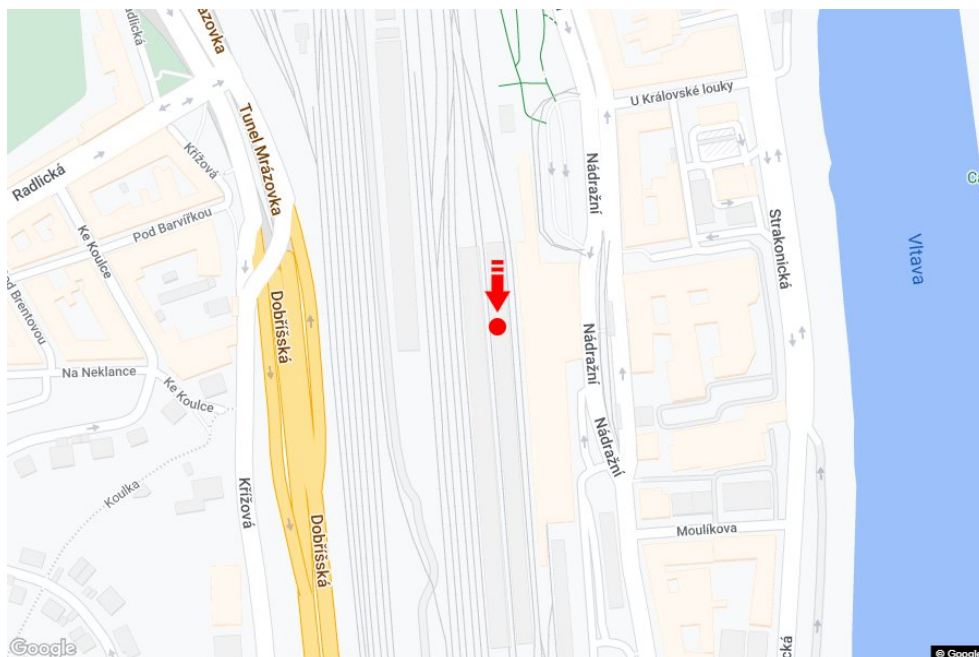

City: **Praha 05 - Smíchov**

District: **Praha**

Region: **Hlavní město Praha**

Type: **Billboard**

Address: **žst. Praha - Smíchov**

2.nástupiště, sever.část-k výpr

Coordinates (WGS84): **50.0613639 N 14.4081972 E**

Size: **510x240**

Panel location

1. ☒ center
2. ☐ suburb
3. ☐ business district
4. ☐ residential area
5. ☐ industrial district
6. ☐ undeveloped areas

Communications

1. ☐ highway
2. ☐ first-class road
3. ☐ other roads
4. ☐ street
5. ☐ entrance
6. ☐ exit
7. ☐ car park
8. ☒ pedestrian zone
9. ☐ intersection

Position

1. ☐ perpendicular
2. ☐ oblique
3. ☒ parallel
4. ☐ separate

Visibility

1. ☐ up to 20 m
2. ☒ 20 - 50 m
3. ☐ 20 - 50 m
4. ☐ over 100 m
5. ☐ custom lighting

Panel surroundings

☐ Public transport	☒ ČD, ČSAD railway station	☐ Post	☒ PNS
☐ Cultural facility	☐ Sport facilities	☐ Medical facility	☒ Shops
☐ Department store	☐ Supermarket	☐ filling station	☐ School, university
☐ Bank	☒ Restaurant	☐ Hotel