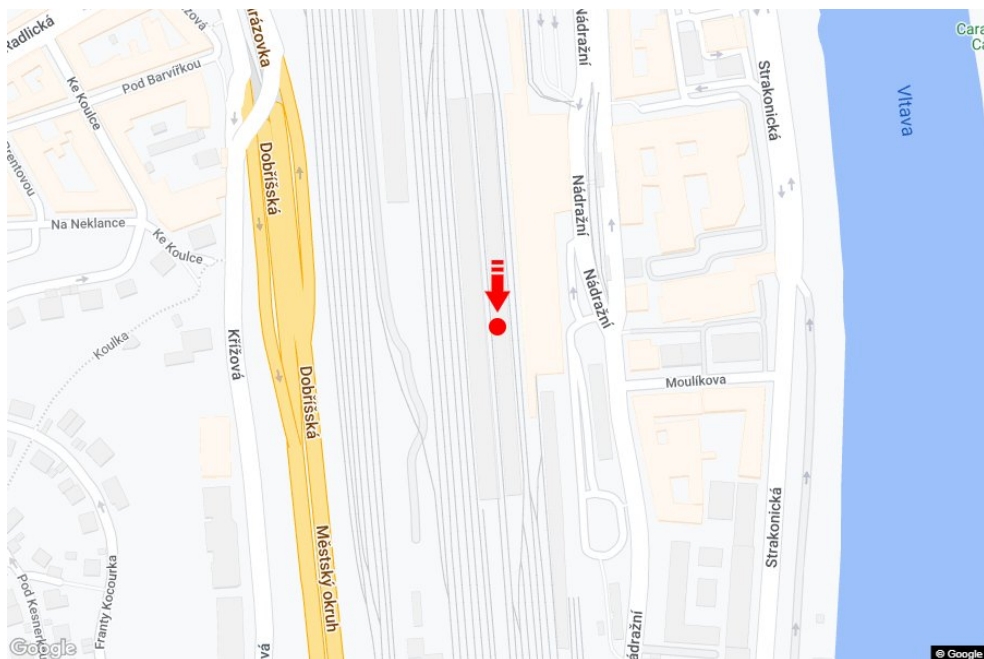

City: **Praha 05 - Smíchov**

District: **Praha**

Region: **Hlavní město Praha**

Type: **Billboard**

Address: **žst. Praha - Smíchov 2.nástupiště,jižní část-k výpr**

Coordinates (WGS84): **50.0604236 N 14.4083039 E**

Size: **510x240**

Panel location

1. ☒ center
2. ☐ suburb
3. ☐ business district
4. ☐ residential area
5. ☐ industrial district
6. ☐ undeveloped areas

Communications

1. ☐ highway
2. ☐ first-class road
3. ☐ other roads
4. ☐ street
5. ☐ entrance
6. ☐ exit
7. ☐ car park
8. ☒ pedestrian zone
9. ☐ intersection

Position

1. ☐ perpendicular
2. ☐ oblique
3. ☒ parallel
4. ☐ separate

Visibility

1. ☐ up to 20 m
2. ☒ 20 - 50 m
3. ☐ 20 - 50 m
4. ☐ over 100 m
5. ☐ custom lighting

Panel surroundings

☐ Public transport	☒ ČD, ČSAD railway station	☐ Post	☒ PNS
☐ Cultural facility	☐ Sport facilities	☐ Medical facility	☒ Shops
☐ Department store	☐ Supermarket	☐ filling station	☐ School, university
☐ Bank	☒ Restaurant	☐ Hotel