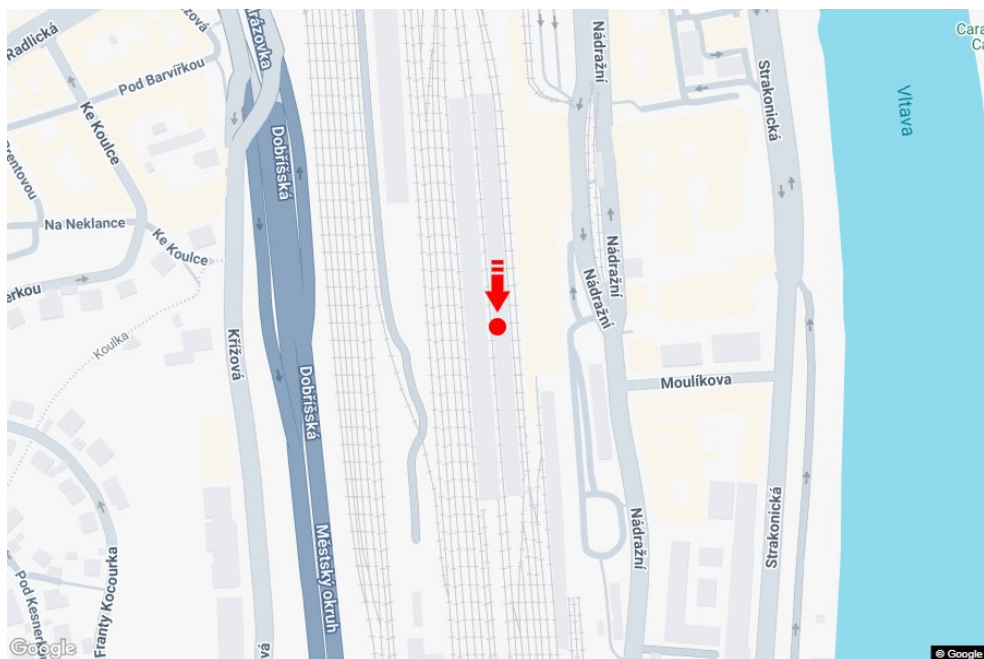

City: **Praha 05 - Smíchov**

District: **Praha**

Region: **Hlavní město Praha**

Type: **Billboard**

Address: **žst. Praha - Smíchov 2.nástupiště, jižní část-od výp**

Coordinates (WGS84): **50.0604236 N 14.4083039 E**

Size: **510x240**

Panel location

- ☒ center
- ☐ suburb
- ☐ business district
- ☐ residential area
- ☐ industrial district
- ☐ undeveloped areas

Communications

- ☐ highway
- ☐ first-class road
- ☐ other roads
- ☐ street
- ☐ entrance
- ☐ exit
- ☐ car park
- ☒ pedestrian zone
- ☐ intersection

Position

- ☐ perpendicular
- ☐ oblique
- ☒ parallel
- ☐ separate

Visibility

- ☐ up to 20 m
- ☒ 20 - 50 m
- ☐ 20 - 50 m
- ☐ over 100 m
- ☐ custom lighting

Panel surroundings

☐ Public transport	☒ ČD, ČSAD railway station	☐ Post	☒ PNS
☐ Cultural facility	☐ Sport facilities	☐ Medical facility	☒ Shops
☐ Department store	☐ Supermarket	☐ filling station	☐ School, university
☐ Bank	☒ Restaurant	☐ Hotel