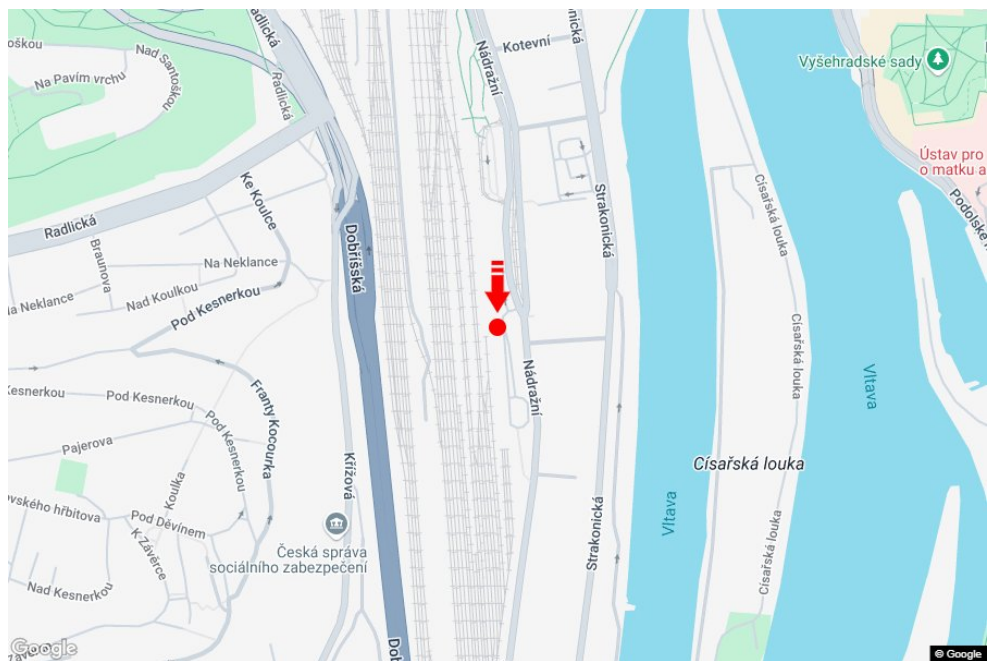

City: **Praha 05 - Smíchov**
 District: **Praha**
 Region: **Hlavní město Praha**
 Type: **Billboard**

Address: **Nádražní hala, MHD-bus terminál**
 Coordinates (WGS84): **50.0601902 N 14.408908 E**
 Size: **510x240**

Panel location

- center
- suburb
- business district
- residential area
- industrial district
- undeveloped areas

Communications

- highway
- first-class road
- other roads
- street
- entrance
- exit
- car park
- pedestrian zone
- intersection

Position

- perpendicular
- oblique
- parallel
- separate

Visibility

- up to 20 m
- 20 - 50 m
- 20 - 50 m
- over 100 m
- custom lighting

Panel surroundings

- | | | | |
|--|--|---|---|
| <input checked="" type="checkbox"/> Public transport | <input checked="" type="checkbox"/> ČD, ČSAD railway station | <input type="checkbox"/> Post | <input checked="" type="checkbox"/> PNS |
| <input type="checkbox"/> Cultural facility | <input type="checkbox"/> Sport facilities | <input type="checkbox"/> Medical facility | <input checked="" type="checkbox"/> Shops |
| <input type="checkbox"/> Department store | <input type="checkbox"/> Supermarket | <input type="checkbox"/> filling station | <input type="checkbox"/> School, university |
| <input type="checkbox"/> Bank | <input checked="" type="checkbox"/> Restaurant | <input type="checkbox"/> Hotel | |