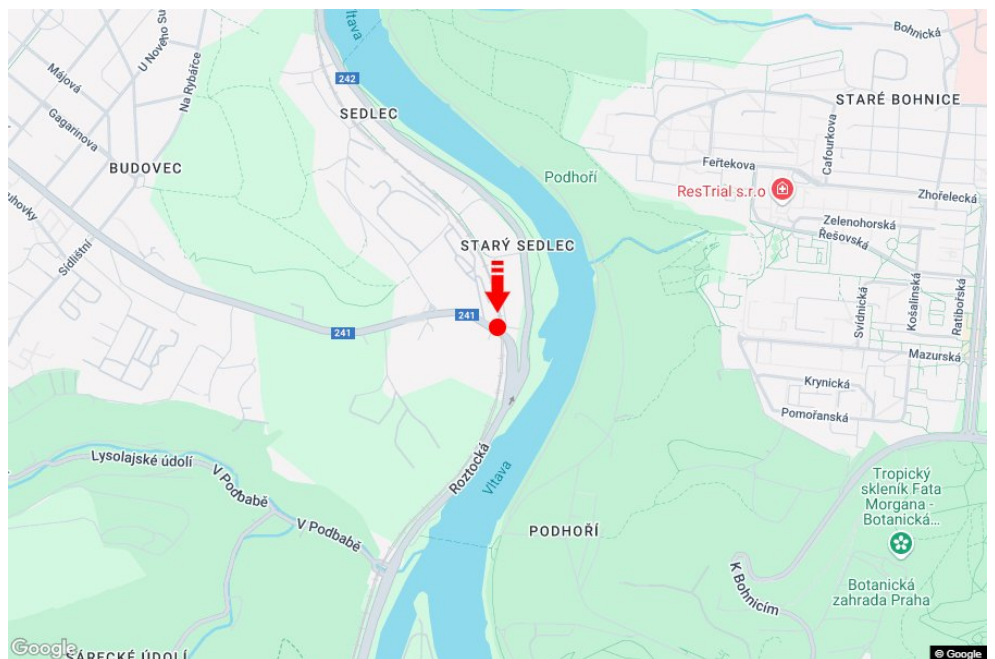

City: **Praha 06 - Sedlec**
District: **Praha**
Region: **Hlavní město Praha**
Type: **Billboard**

Address: **Kamýcká směr Suchdol**
Coordinates (WGS84): **50.12776 N 14.3981 E**
Size: **510x240**

Panel location

- ☐ center
- ☒ suburb
- ☐ business district
- ☐ residential area
- ☐ industrial district
- ☒ undeveloped areas

Communications

- ☐ highway
- ☐ first-class road
- ☐ other roads
- ☒ street
- ☒ entrance
- ☐ exit
- ☐ car park
- ☐ pedestrian zone
- ☒ intersection

Position

- ☒ perpendicular
- ☐ oblique
- ☐ parallel
- ☐ separate

Visibility

- ☐ up to 20 m
- ☐ 20 - 50 m
- ☒ 20 - 50 m
- ☐ over 100 m
- ☐ custom lighting

Panel surroundings

☒ Public transport	☐ ČD, ČSAD railway station	☐ Post	☐ PNS
☐ Cultural facility	☐ Sport facilities	☐ Medical facility	☐ Shops
☐ Department store	☐ Supermarket	☐ filling station	☐ School, university
☐ Bank	☐ Restaurant	☐ Hotel