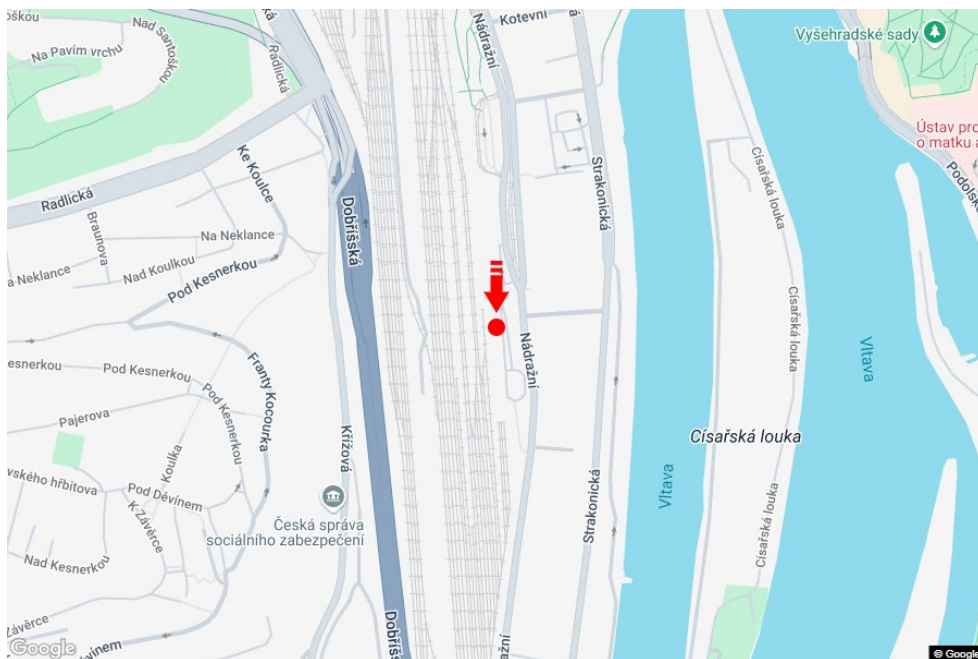

City: **Praha 05 - Smíchov**
 District: **Praha**
 Region: **Hlavní město Praha**
 Type: **Billboard**

Address: **Nádražní MHD-bus terminál**
 Coordinates (WGS84): **50.059856 N 14.40895 E**
 Size: **510x240**

Panel location

- center
- suburb
- business district
- residential area
- industrial district
- undeveloped areas

Communications

- highway
- first-class road
- other roads
- street
- entrance
- exit
- car park
- pedestrian zone
- intersection

Position

- perpendicular
- oblique
- parallel
- separate

Visibility

- up to 20 m
- 20 - 50 m
- 20 - 50 m
- over 100 m
- custom lighting

Panel surroundings

- | | | | |
|--|--|---|---|
| <input checked="" type="checkbox"/> Public transport | <input checked="" type="checkbox"/> ČD, ČSAD railway station | <input type="checkbox"/> Post | <input checked="" type="checkbox"/> PNS |
| <input type="checkbox"/> Cultural facility | <input type="checkbox"/> Sport facilities | <input type="checkbox"/> Medical facility | <input checked="" type="checkbox"/> Shops |
| <input type="checkbox"/> Department store | <input type="checkbox"/> Supermarket | <input type="checkbox"/> filling station | <input type="checkbox"/> School, university |
| <input type="checkbox"/> Bank | <input checked="" type="checkbox"/> Restaurant | <input type="checkbox"/> Hotel | |