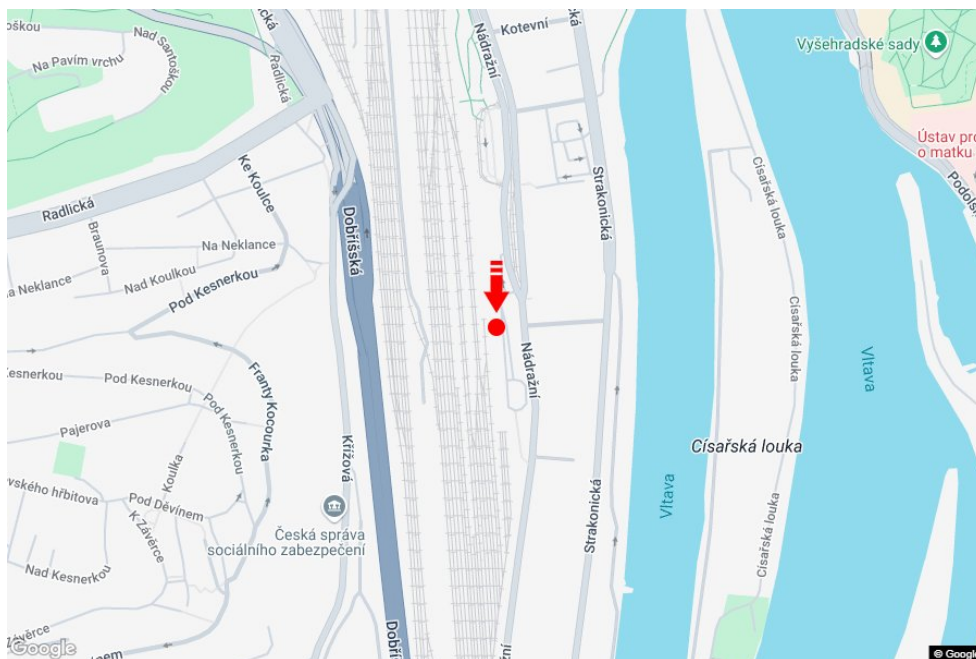

City: **Praha 05 - Smíchov**
District: **Praha**
Region: **Hlavní město Praha**
Type: **Billboard**

Address: **Nádražní MHD-bus terminál**
Coordinates (WGS84): **50.05998 N 14.408938 E**
Size: **510x240**

Panel location

- ☒ center
- ☐ suburb
- ☒ business district
- ☒ residential area
- ☐ industrial district
- ☐ undeveloped areas

Communications

- ☐ highway
- ☐ first-class road
- ☐ other roads
- ☐ street
- ☐ entrance
- ☐ exit
- ☐ car park
- ☒ pedestrian zone
- ☐ intersection

Position

- ☐ perpendicular
- ☐ oblique
- ☒ parallel
- ☐ separate

Visibility

- ☐ up to 20 m
- ☒ 20 - 50 m
- ☐ 20 - 50 m
- ☐ over 100 m
- ☐ custom lighting

Panel surroundings

☒ Public transport	☒ ČD, ČSAD railway station	☐ Post	☒ PNS
☐ Cultural facility	☐ Sport facilities	☐ Medical facility	☒ Shops
☐ Department store	☐ Supermarket	☐ filling station	☐ School, university
☐ Bank	☒ Restaurant	☐ Hotel