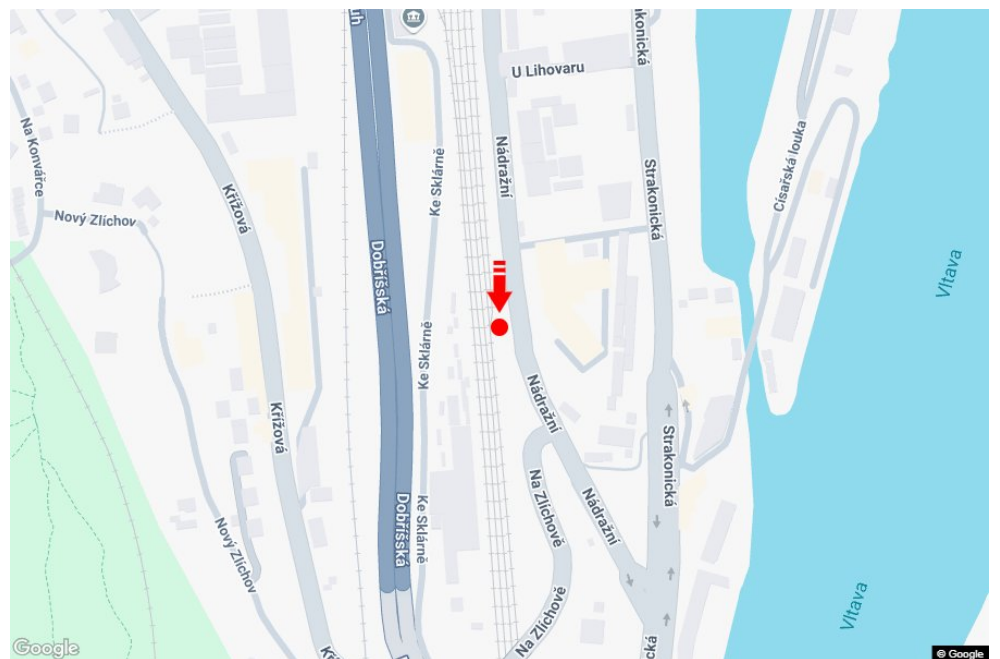

Panel no.: **200742**

MIDIBOARD®

City: **Praha 05 - Smíchov**

Address: **Nádražní DC**

District: **Praha**

Coordinates (WGS84): **50.0517324 N 14.4090261 E**

Region: **Hlavní město Praha**

Size: **510x240**

Type: **Billboard**

Panel location

- center
- suburb
- business district
- residential area
- industrial district
- undeveloped areas

Communications

- highway
- first-class road
- other roads
- street
- entrance
- exit
- car park
- pedestrian zone
- intersection

Position

- perpendicular
- oblique
- parallel
- separate

Visibility

- up to 20 m
- 20 - 50 m
- 20 - 50 m
- over 100 m
- custom lighting

Panel surroundings

- | | | | |
|--|--|---|---|
| <input checked="" type="checkbox"/> Public transport | <input checked="" type="checkbox"/> ČD, ČSAD railway station | <input type="checkbox"/> Post | <input type="checkbox"/> PNS |
| <input type="checkbox"/> Cultural facility | <input type="checkbox"/> Sport facilities | <input type="checkbox"/> Medical facility | <input type="checkbox"/> Shops |
| <input type="checkbox"/> Department store | <input type="checkbox"/> Supermarket | <input type="checkbox"/> filling station | <input type="checkbox"/> School, university |
| <input type="checkbox"/> Bank | <input type="checkbox"/> Restaurant | <input type="checkbox"/> Hotel | |