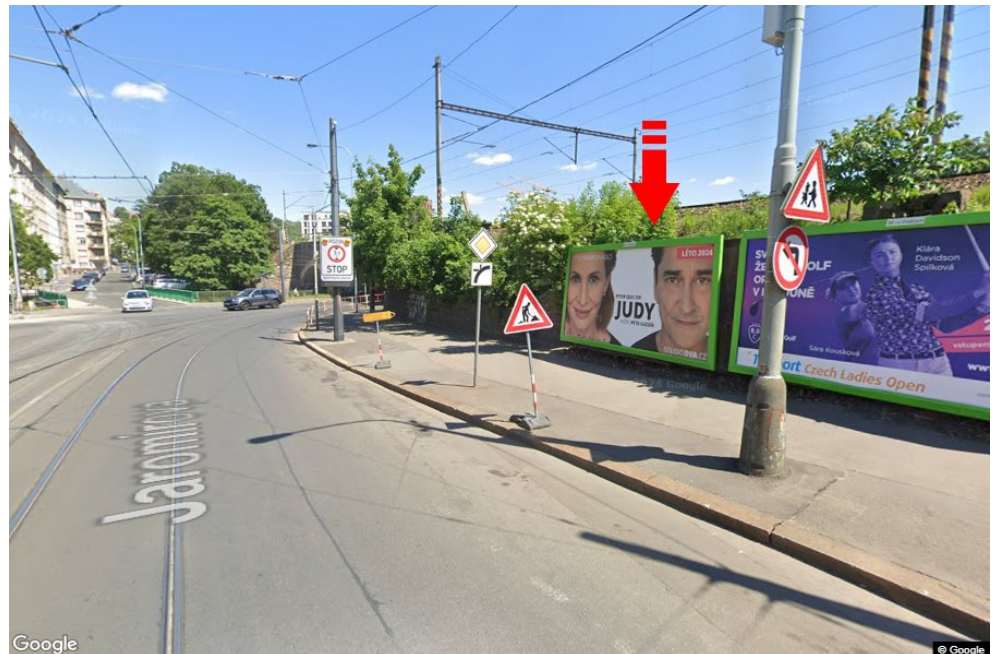

City: **Praha 02 - Nusle**
 District: **Praha**
 Region: **Hlavní město Praha**
 Type: **Billboard**

Address: **Jaromírova směr Vršovice**
 Coordinates (WGS84): **50.0652197 N 14.4332471 E**
 Size: **510x240**

Panel location

- center
- suburb
- business district
- residential area
- industrial district
- undeveloped areas

Communications

- highway
- first-class road
- other roads
- street
- entrance
- exit
- car park
- pedestrian zone
- intersection

Position

- perpendicular
- oblique
- parallel
- separate

Visibility

- up to 20 m
- 20 - 50 m
- 20 - 50 m
- over 100 m
- custom lighting

Panel surroundings

- | | | | |
|--|---|---|---|
| <input checked="" type="checkbox"/> Public transport | <input type="checkbox"/> ČD, ČSAD railway station | <input type="checkbox"/> Post | <input type="checkbox"/> PNS |
| <input type="checkbox"/> Cultural facility | <input type="checkbox"/> Sport facilities | <input type="checkbox"/> Medical facility | <input checked="" type="checkbox"/> Shops |
| <input type="checkbox"/> Department store | <input type="checkbox"/> Supermarket | <input type="checkbox"/> filling station | <input type="checkbox"/> School, university |
| <input type="checkbox"/> Bank | <input checked="" type="checkbox"/> Restaurant | <input type="checkbox"/> Hotel | |