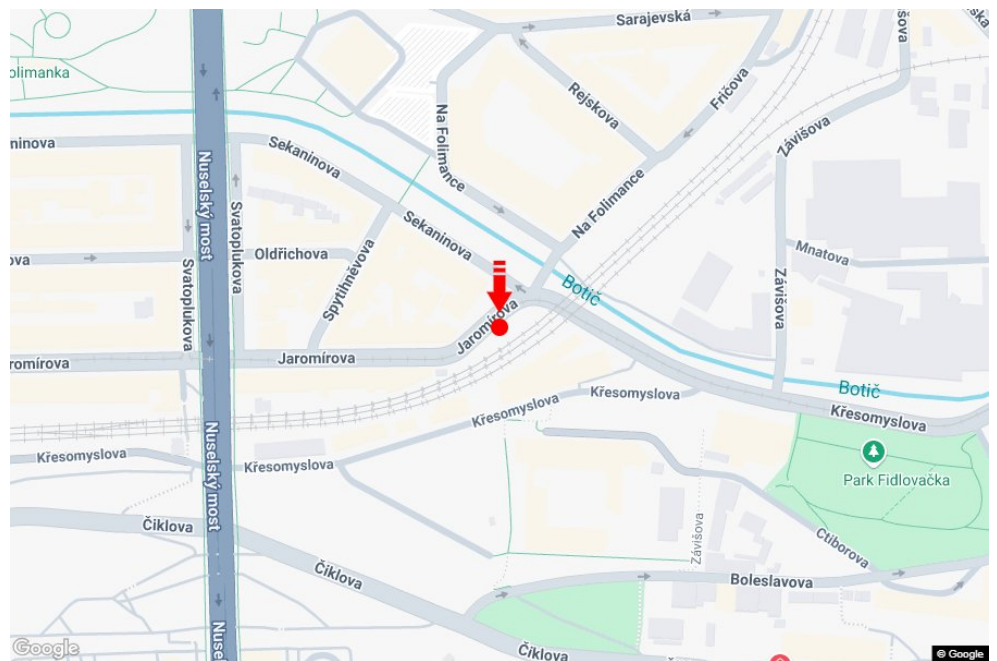

City: **Praha 02 - Nusle**
District: **Praha**
Region: **Hlavní město Praha**
Type: **Billboard**

Address: **Jaromírova směr Vršovice**
Coordinates (WGS84): **50.0652197 N 14.4332471 E**
Size: **510x240**

Panel location

- ☒ center
- ☐ suburb
- ☐ business district
- ☒ residential area
- ☐ industrial district
- ☒ undeveloped areas

Communications

- ☐ highway
- ☐ first-class road
- ☐ other roads
- ☒ street
- ☐ entrance
- ☐ exit
- ☐ car park
- ☐ pedestrian zone
- ☒ intersection

Position

- ☐ perpendicular
- ☐ oblique
- ☒ parallel
- ☐ separate

Visibility

- ☐ up to 20 m
- ☒ 20 - 50 m
- ☐ 20 - 50 m
- ☐ over 100 m
- ☐ custom lighting

Panel surroundings

☒ Public transport	☐ ČD, ČSAD railway station	☐ Post	☐ PNS
☐ Cultural facility	☐ Sport facilities	☐ Medical facility	☒ Shops
☐ Department store	☐ Supermarket	☐ filling station	☐ School, university
☐ Bank	☒ Restaurant	☐ Hotel