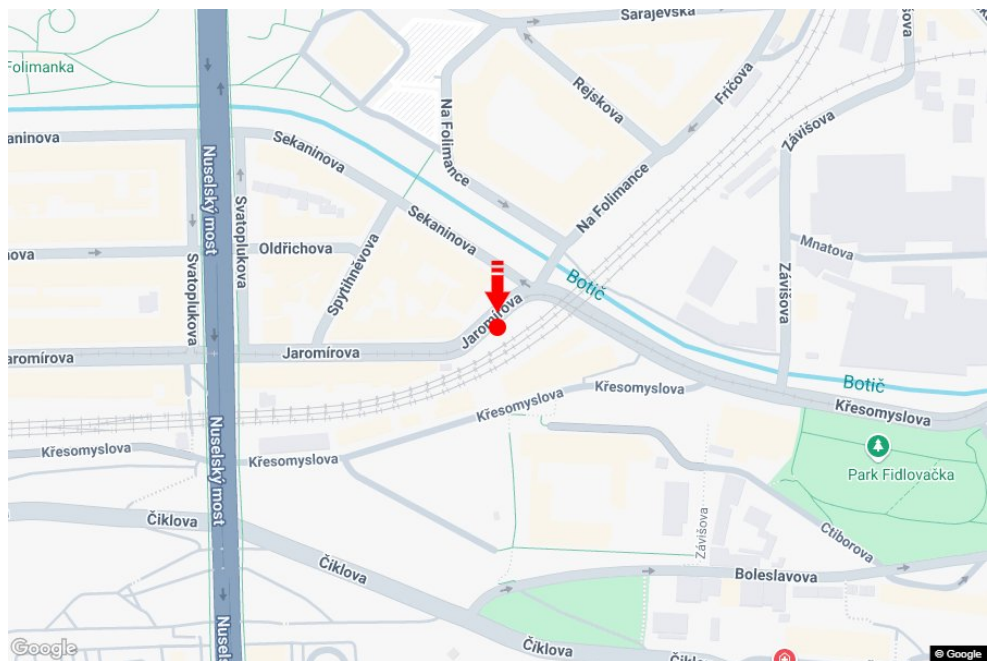

City: **Praha 02 - Nusle**
District: **Praha**
Region: **Hlavní město Praha**
Type: **Billboard**

Address: **Jaromírova směr Vršovice**
Coordinates (WGS84): **50.065183 N 14.433183 E**
Size: **510x240**

Panel location

- ☒ center
- ☐ suburb
- ☐ business district
- ☒ residential area
- ☐ industrial district
- ☒ undeveloped areas

Communications

- ☐ highway
- ☐ first-class road
- ☐ other roads
- ☒ street
- ☐ entrance
- ☐ exit
- ☐ car park
- ☐ pedestrian zone
- ☒ intersection

Position

- ☐ perpendicular
- ☐ oblique
- ☒ parallel
- ☐ separate

Visibility

- ☐ up to 20 m
- ☒ 20 - 50 m
- ☐ 20 - 50 m
- ☐ over 100 m
- ☐ custom lighting

Panel surroundings

☒ Public transport	☐ ČD, ČSAD railway station	☐ Post	☐ PNS
☐ Cultural facility	☐ Sport facilities	☐ Medical facility	☒ Shops
☐ Department store	☐ Supermarket	☐ filling station	☐ School, university
☐ Bank	☒ Restaurant	☐ Hotel