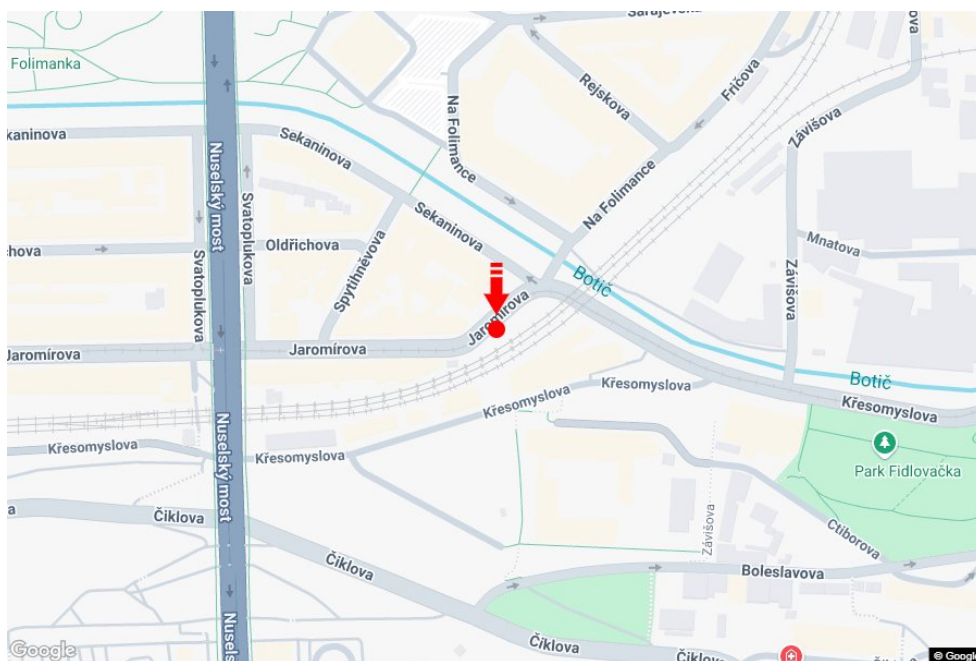

City: **Praha 02 - Nusle**
District: **Praha**
Region: **Hlavní město Praha**
Type: **Billboard**

Address: **Jaromírova směr Vršovice**
Coordinates (WGS84): **50.0651481 N 14.4331037 E**
Size: **510x240**

Panel location

- ☒ center
- ☐ suburb
- ☐ business district
- ☒ residential area
- ☐ industrial district
- ☒ undeveloped areas

Communications

- ☐ highway
- ☐ first-class road
- ☐ other roads
- ☒ street
- ☐ entrance
- ☐ exit
- ☐ car park
- ☐ pedestrian zone
- ☒ intersection

Position

- ☐ perpendicular
- ☐ oblique
- ☒ parallel
- ☐ separate

Visibility

- ☐ up to 20 m
- ☒ 20 - 50 m
- ☐ 20 - 50 m
- ☐ over 100 m
- ☐ custom lighting

Panel surroundings

☒ Public transport	☐ ČD, ČSAD railway station	☐ Post	☐ PNS
☐ Cultural facility	☐ Sport facilities	☐ Medical facility	☒ Shops
☐ Department store	☐ Supermarket	☐ filling station	☐ School, university
☐ Bank	☒ Restaurant	☐ Hotel