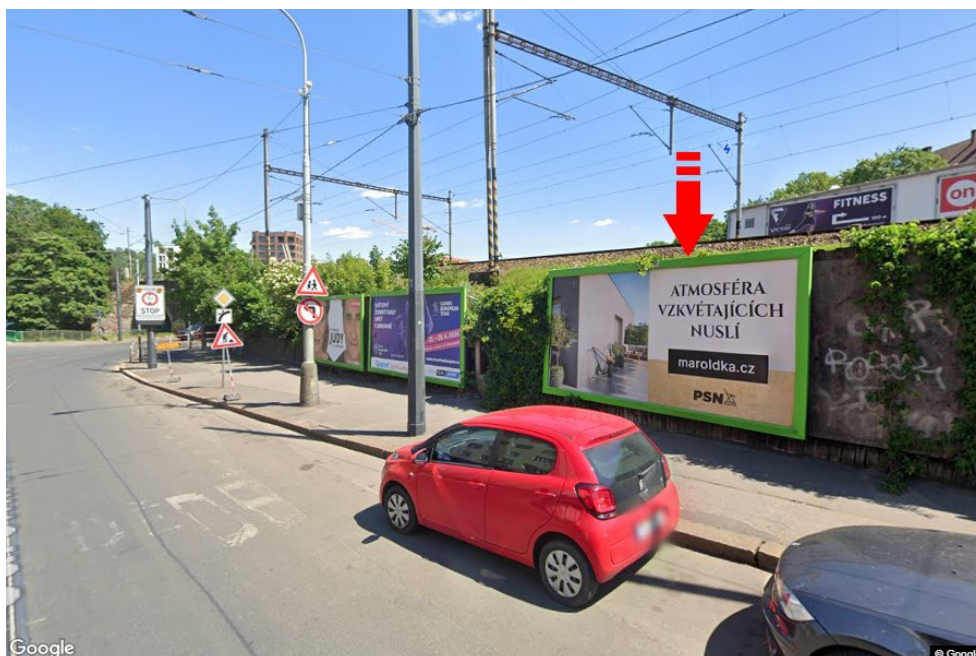

City: **Praha 02 - Nusle**
 District: **Praha**
 Region: **Hlavní město Praha**
 Type: **Billboard**

Address: **Jaromírova směr Vršovice**
 Coordinates (WGS84): **50.0651481 N 14.4331037 E**
 Size: **510x240**

Panel location

- center
- suburb
- business district
- residential area
- industrial district
- undeveloped areas

Communications

- highway
- first-class road
- other roads
- street
- entrance
- exit
- car park
- pedestrian zone
- intersection

Position

- perpendicular
- oblique
- parallel
- separate

Visibility

- up to 20 m
- 20 - 50 m
- 20 - 50 m
- over 100 m
- custom lighting

Panel surroundings

- | | | | |
|--|---|---|---|
| <input checked="" type="checkbox"/> Public transport | <input type="checkbox"/> ČD, ČSAD railway station | <input type="checkbox"/> Post | <input type="checkbox"/> PNS |
| <input type="checkbox"/> Cultural facility | <input type="checkbox"/> Sport facilities | <input type="checkbox"/> Medical facility | <input checked="" type="checkbox"/> Shops |
| <input type="checkbox"/> Department store | <input type="checkbox"/> Supermarket | <input type="checkbox"/> filling station | <input type="checkbox"/> School, university |
| <input type="checkbox"/> Bank | <input checked="" type="checkbox"/> Restaurant | <input type="checkbox"/> Hotel | |