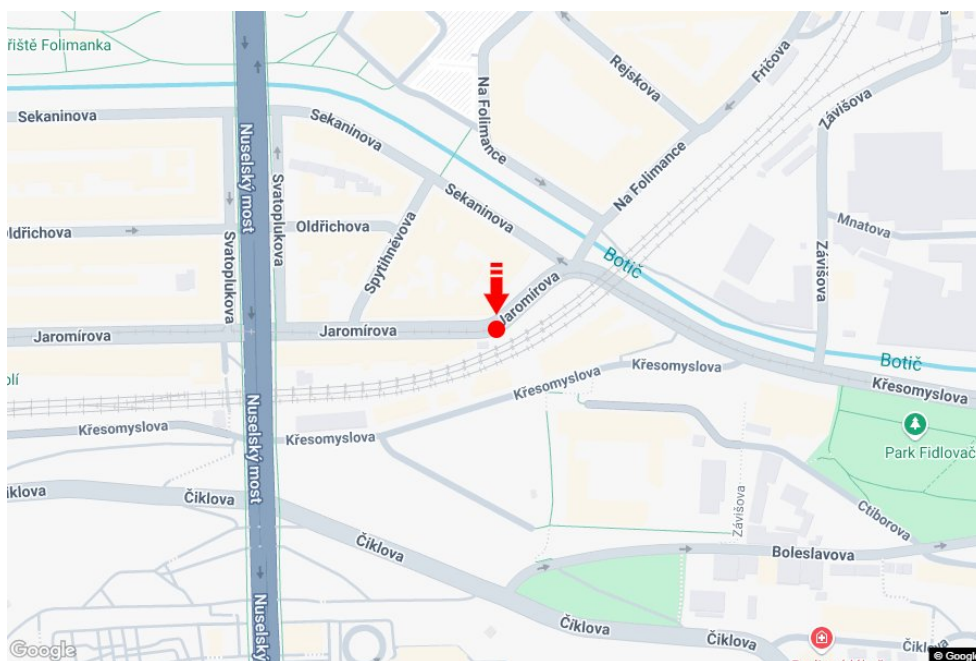

City: **Praha 02 - Nusle**
District: **Praha**
Region: **Hlavní město Praha**
Type: **Billboard**

Address: **Jaromírova u x Sekaninova**
Coordinates (WGS84): **50.0650347 N 14.4328103 E**
Size: **510x240**

Panel location

- ☒ center
- ☐ suburb
- ☐ business district
- ☒ residential area
- ☐ industrial district
- ☒ undeveloped areas

Communications

- ☐ highway
- ☐ first-class road
- ☐ other roads
- ☒ street
- ☐ entrance
- ☐ exit
- ☐ car park
- ☐ pedestrian zone
- ☒ intersection

Position

- ☐ perpendicular
- ☐ oblique
- ☒ parallel
- ☐ separate

Visibility

- ☐ up to 20 m
- ☒ 20 - 50 m
- ☐ 20 - 50 m
- ☐ over 100 m
- ☐ custom lighting

Panel surroundings

☒ Public transport	☐ ČD, ČSAD railway station	☐ Post	☐ PNS
☐ Cultural facility	☐ Sport facilities	☐ Medical facility	☒ Shops
☐ Department store	☐ Supermarket	☐ filling station	☐ School, university
☐ Bank	☒ Restaurant	☐ Hotel