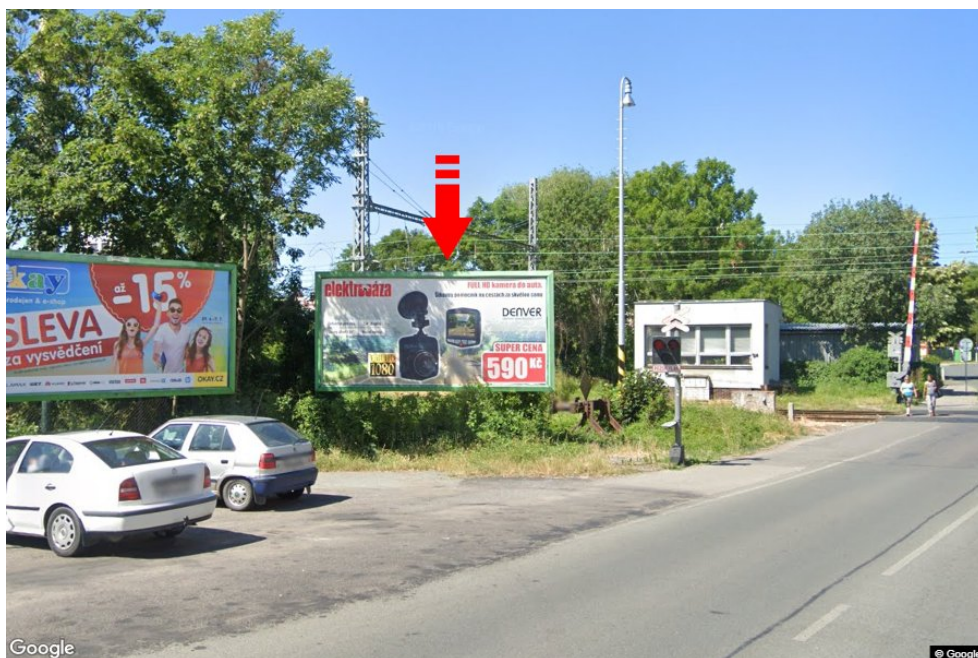

Position

- perpendicular
- oblique
- parallel
- separate

Visibility

- up to 20 m
- 20 - 50 m
- 20 - 50 m
- over 100 m
- custom lighting

Panel surroundings

- | | | | |
|--|--|---|---|
| <input type="checkbox"/> Public transport | <input checked="" type="checkbox"/> ČD, ČSAD railway station | <input type="checkbox"/> Post | <input type="checkbox"/> PNS |
| <input type="checkbox"/> Cultural facility | <input type="checkbox"/> Sport facilities | <input type="checkbox"/> Medical facility | <input checked="" type="checkbox"/> Shops |
| <input type="checkbox"/> Department store | <input type="checkbox"/> Supermarket | <input type="checkbox"/> filling station | <input type="checkbox"/> School, university |
| <input type="checkbox"/> Bank | <input checked="" type="checkbox"/> Restaurant | <input type="checkbox"/> Hotel | |