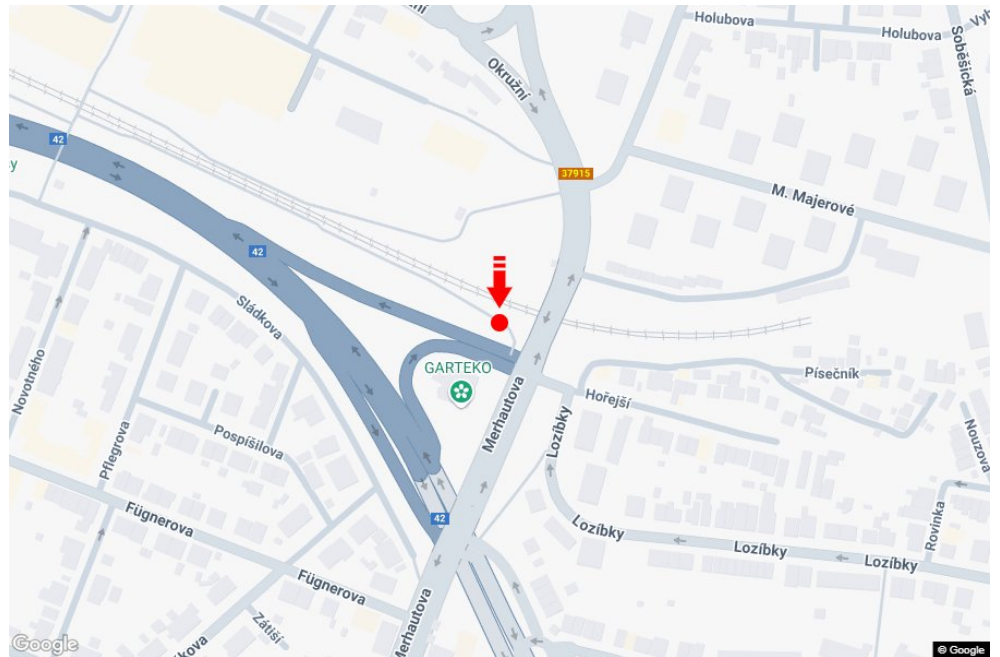

City: **Brno - Lesná**
 District: **Brno-město**
 Region: **Jihomoravský kraj**
 Type: **Billboard**

Address: **Merhautova st.MHD-bus,DC**
 Coordinates (WGS84): **49.2198211 N 16.6288669 E**
 Size: **510x240**

Panel location

- center
 suburb
 business district
 residential area
 industrial district
 undeveloped areas

Communications

- highway
 first-class road
 other roads
 street
 entrance
 exit
 car park
 pedestrian zone
 intersection

Position

- perpendicular
 oblique
 parallel
 separate

Visibility

- up to 20 m
 20 - 50 m
 20 - 50 m
 over 100 m
 custom lighting

**Panel surroundings**

- | | | | |
|--|---|---|---|
| <input checked="" type="checkbox"/> Public transport | <input type="checkbox"/> ČD, ČSAD railway station | <input type="checkbox"/> Post | <input checked="" type="checkbox"/> PNS |
| <input type="checkbox"/> Cultural facility | <input type="checkbox"/> Sport facilities | <input type="checkbox"/> Medical facility | <input type="checkbox"/> Shops |
| <input type="checkbox"/> Department store | <input type="checkbox"/> Supermarket | <input checked="" type="checkbox"/> filling station | <input type="checkbox"/> School, university |
| <input type="checkbox"/> Bank | <input type="checkbox"/> Restaurant | <input type="checkbox"/> Hotel | |