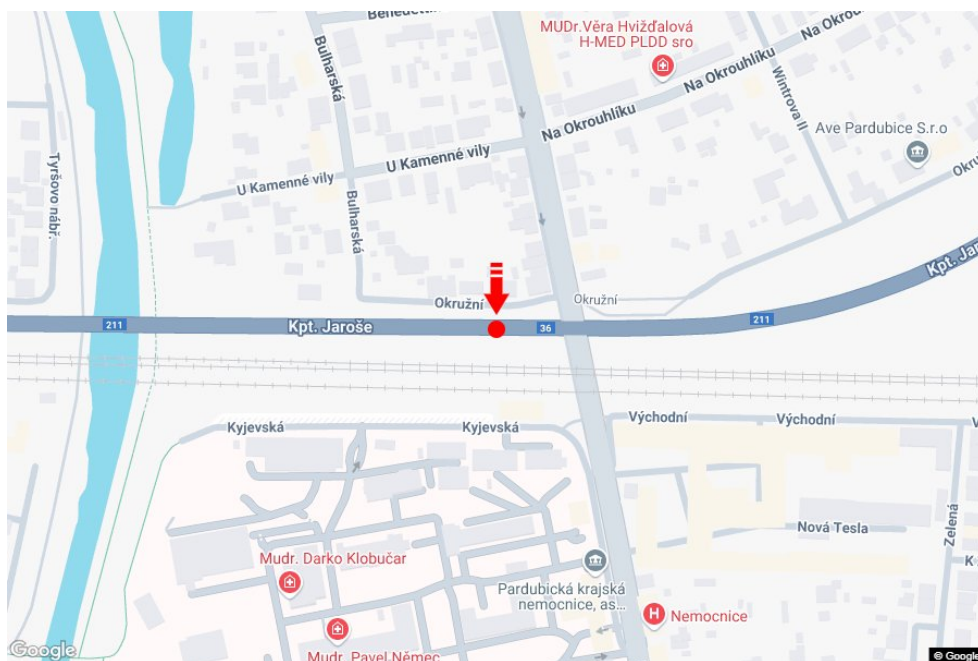

Panel no.: **202228**

MIDIBOARD®

City: **Pardubice**
District: **Pardubice**
Region: **Pardubický kraj**
Type: **Billboard**

Address: **Kpt. Jaroše I/36, průjezd městem**
Coordinates (WGS84): **50.0314321 N 15.7888807 E**
Size: **510x240**

Panel location

- center
- suburb
- business district
- residential area
- industrial district
- undeveloped areas

Communications

- highway
- first-class road
- other roads
- street
- entrance
- exit
- car park
- pedestrian zone
- intersection

Position

- perpendicular
- oblique
- parallel
- separate

Visibility

- up to 20 m
- 20 - 50 m
- 20 - 50 m
- over 100 m
- custom lighting

Panel surroundings

- | | | | |
|--|--|---|---|
| <input checked="" type="checkbox"/> Public transport | <input checked="" type="checkbox"/> ČD, ČSAD railway station | <input type="checkbox"/> Post | <input checked="" type="checkbox"/> PNS |
| <input type="checkbox"/> Cultural facility | <input type="checkbox"/> Sport facilities | <input type="checkbox"/> Medical facility | <input type="checkbox"/> Shops |
| <input type="checkbox"/> Department store | <input type="checkbox"/> Supermarket | <input type="checkbox"/> filling station | <input type="checkbox"/> School, university |
| <input type="checkbox"/> Bank | <input checked="" type="checkbox"/> Restaurant | <input type="checkbox"/> Hotel | |