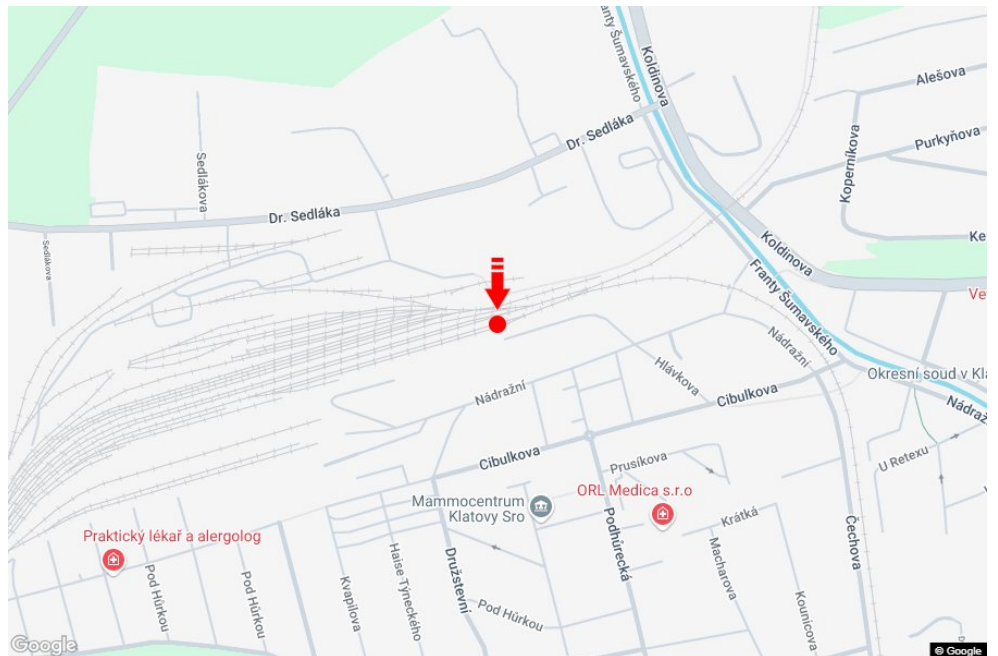

Panel no.: **202241**

MIDIBOARD®

City: **Klatovy**
District: **Klatovy**
Region: **Plzeňský kraj**
Type: **Billboard**

Address: **Nádražní u x Hlávková, parking, nádraží**
Coordinates (WGS84): **49.401613 N 13.276033 E**
Size: **510x240**

Panel location

- ☐ center
- ☐ suburb
- ☐ business district
- ☒ residential area
- ☐ industrial district
- ☐ undeveloped areas

Communications

- ☐ highway
- ☐ first-class road
- ☐ other roads
- ☐ street
- ☐ entrance
- ☐ exit
- ☐ car park
- ☒ pedestrian zone
- ☒ intersection

Position

- ☐ perpendicular
- ☐ oblique
- ☒ parallel
- ☐ separate

Visibility

- ☐ up to 20 m
- ☒ 20 - 50 m
- ☐ 20 - 50 m
- ☐ over 100 m
- ☐ custom lighting

Panel surroundings

☐ Public transport	☒ ČD, ČSAD railway station	☐ Post	☒ PNS
☐ Cultural facility	☐ Sport facilities	☐ Medical facility	☐ Shops
☐ Department store	☐ Supermarket	☐ filling station	☐ School, university
☐ Bank	☐ Restaurant	☐ Hotel