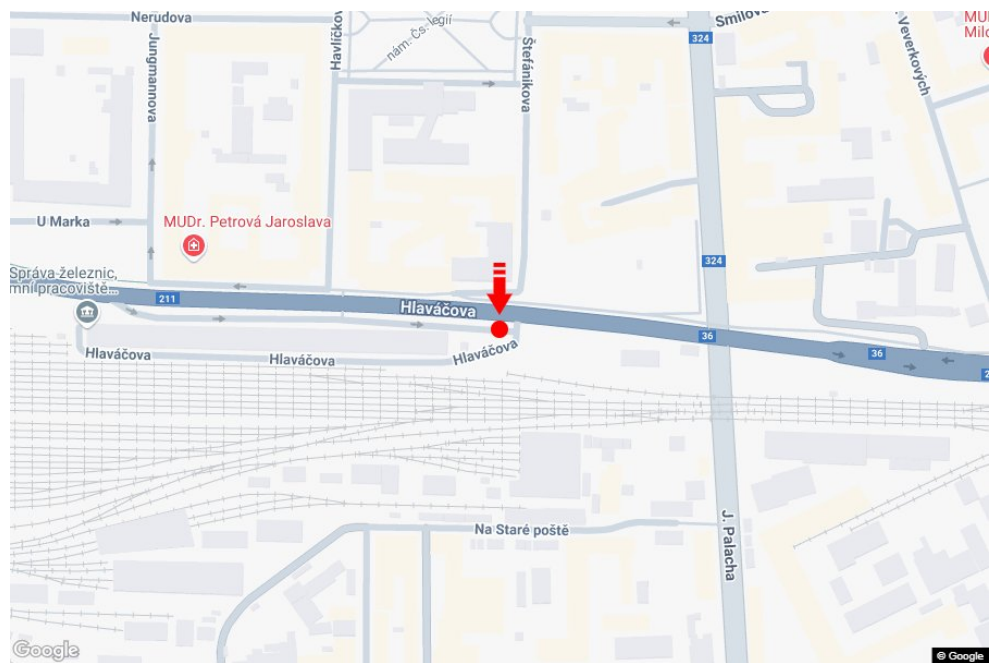

City: **Pardubice**
District: **Pardubice**
Region: **Pardubický kraj**
Type: **Billboard**

Address: **Hlaváčova parkoviště SDC**
Coordinates (WGS84): **50.0319559 N 15.7681771 E**
Size: **510x240**

Panel location

- ☐ center
- ☒ suburb
- ☐ business district
- ☐ residential area
- ☐ industrial district
- ☐ undeveloped areas

Communications

- ☐ highway
- ☐ first-class road
- ☐ other roads
- ☐ street
- ☐ entrance
- ☐ exit
- ☐ car park
- ☐ pedestrian zone
- ☒ intersection

Position

- ☐ perpendicular
- ☐ oblique
- ☒ parallel
- ☐ separate

Visibility

- ☐ up to 20 m
- ☒ 20 - 50 m
- ☐ 20 - 50 m
- ☐ over 100 m
- ☐ custom lighting

Panel surroundings

☒ Public transport	☐ ČD, ČSAD railway station	☐ Post	☐ PNS
☐ Cultural facility	☐ Sport facilities	☐ Medical facility	☐ Shops
☐ Department store	☐ Supermarket	☐ filling station	☐ School, university
☐ Bank	☐ Restaurant	☐ Hotel