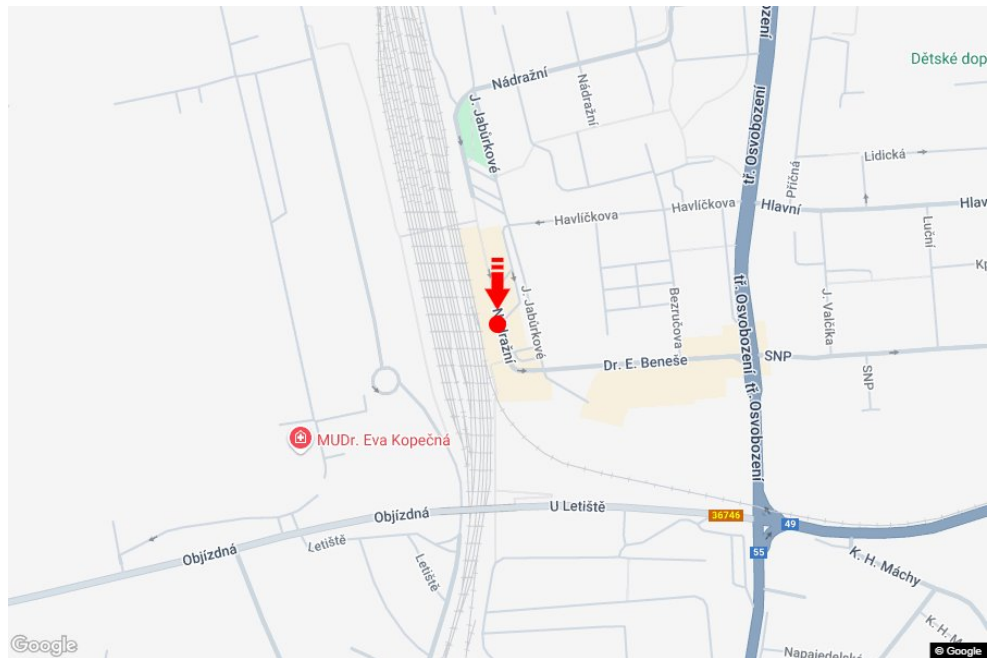

City: **Otrokovice**
 District: **Zlín**
 Region: **Zlínský kraj**
 Type: **Billboard**

Address: **Nádražní centrum MHD,ČD**
 Coordinates (WGS84): **49.2015948 N 17.5320812 E**
 Size: **510x240**

Panel location

- center
- suburb
- business district
- residential area
- industrial district
- undeveloped areas

Communications

- highway
- first-class road
- other roads
- street
- entrance
- exit
- car park
- pedestrian zone
- intersection

Position

- perpendicular
- oblique
- parallel
- separate

Visibility

- up to 20 m
- 20 - 50 m
- 20 - 50 m
- over 100 m
- custom lighting

Panel surroundings

- | | | | |
|--|--|---|---|
| <input checked="" type="checkbox"/> Public transport | <input checked="" type="checkbox"/> ČD, ČSAD railway station | <input type="checkbox"/> Post | <input checked="" type="checkbox"/> PNS |
| <input type="checkbox"/> Cultural facility | <input type="checkbox"/> Sport facilities | <input type="checkbox"/> Medical facility | <input checked="" type="checkbox"/> Shops |
| <input type="checkbox"/> Department store | <input type="checkbox"/> Supermarket | <input type="checkbox"/> filling station | <input type="checkbox"/> School, university |
| <input type="checkbox"/> Bank | <input checked="" type="checkbox"/> Restaurant | <input type="checkbox"/> Hotel | |