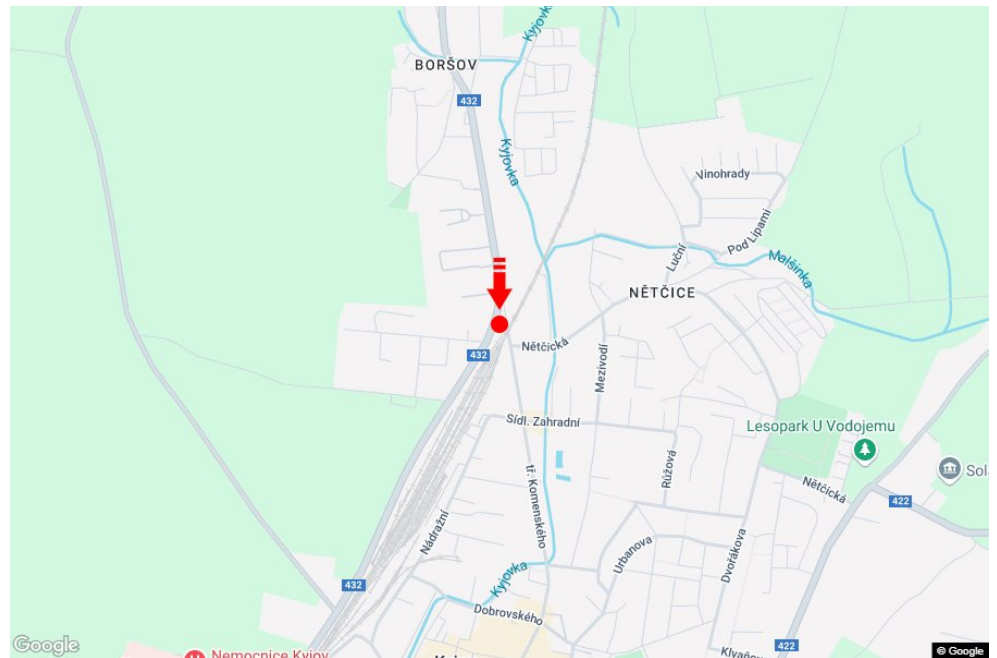

City: **Kyjov**
District: **Hodonín**
Region: **Jihomoravský kraj**
Type: **Billboard**

Address: **Hlavní příjezd k nádraží ČD**
Coordinates (WGS84): **49.0183781 N 17.1242667 E**
Size: **510x240**

Panel location

- ☐ center
- ☒ suburb
- ☐ business district
- ☐ residential area
- ☐ industrial district
- ☐ undeveloped areas

Communications

- ☐ highway
- ☐ first-class road
- ☐ other roads
- ☒ street
- ☐ entrance
- ☐ exit
- ☐ car park
- ☐ pedestrian zone
- ☒ intersection

Position

- ☐ perpendicular
- ☒ oblique
- ☐ parallel
- ☐ separate

Visibility

- ☐ up to 20 m
- ☐ 20 - 50 m
- ☐ 20 - 50 m
- ☒ over 100 m
- ☐ custom lighting

Panel surroundings

☐ Public transport	☒ ČD, ČSAD railway station	☐ Post	☐ PNS
☐ Cultural facility	☐ Sport facilities	☐ Medical facility	☐ Shops
☐ Department store	☐ Supermarket	☐ filling station	☐ School, university
☐ Bank	☐ Restaurant	☐ Hotel