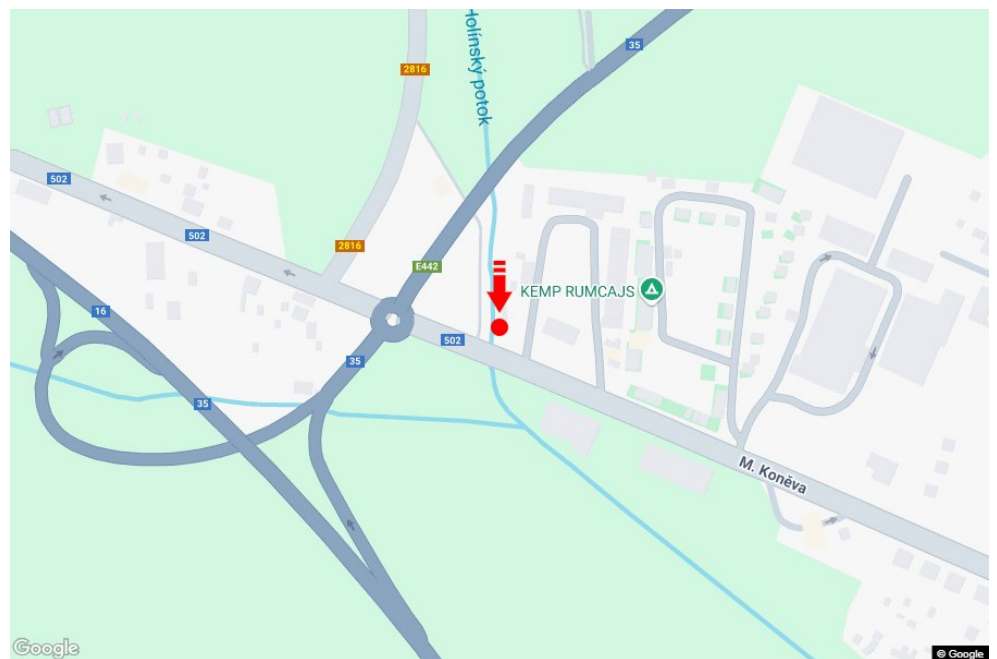

City: **Jičín**
 District: **Jičín**
 Region: **Královéhradecký kraj**
 Type: **Billboard**

Address: **Maršála Koněva směr centrum,DC**
 Coordinates (WGS84): **50.4438509 N 15.3359967 E**
 Size: **510x240**

Panel location

- center
- suburb
- business district
- residential area
- industrial district
- undeveloped areas

Communications

- highway
- first-class road
- other roads
- street
- entrance
- exit
- car park
- pedestrian zone
- intersection

Position

- perpendicular
- oblique
- parallel
- separate

Visibility

- up to 20 m
- 20 - 50 m
- 20 - 50 m
- over 100 m
- custom lighting

Panel surroundings

- | | | | |
|--|--|---|---|
| <input type="checkbox"/> Public transport | <input type="checkbox"/> ČD, ČSAD railway station | <input type="checkbox"/> Post | <input type="checkbox"/> PNS |
| <input type="checkbox"/> Cultural facility | <input checked="" type="checkbox"/> Sport facilities | <input type="checkbox"/> Medical facility | <input type="checkbox"/> Shops |
| <input type="checkbox"/> Department store | <input type="checkbox"/> Supermarket | <input checked="" type="checkbox"/> filling station | <input type="checkbox"/> School, university |
| <input type="checkbox"/> Bank | <input checked="" type="checkbox"/> Restaurant | <input type="checkbox"/> Hotel | |