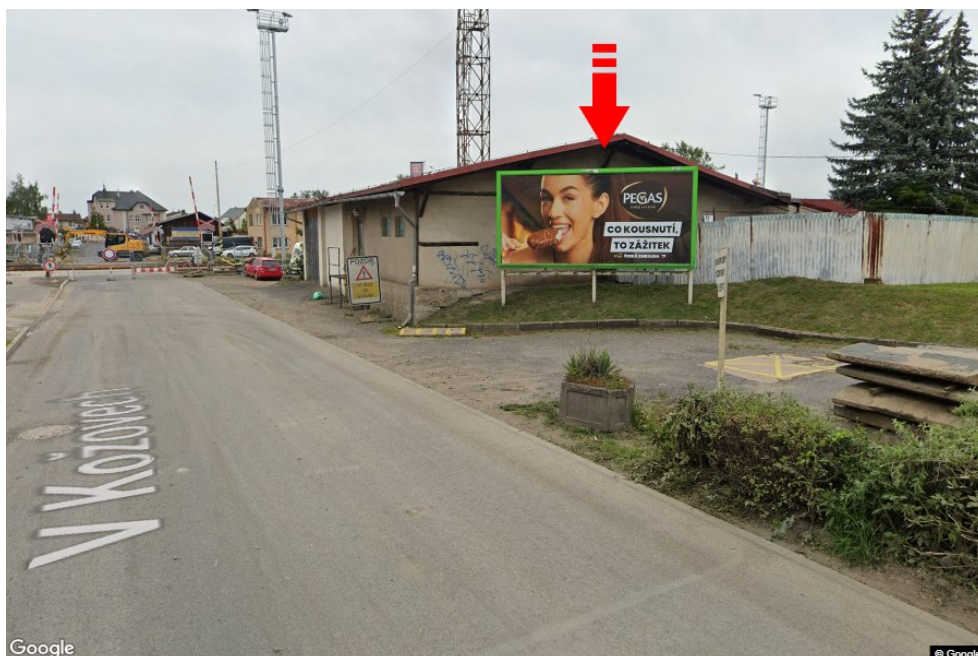

City: **Kladno**
 District: **Kladno**
 Region: **Středočeský kraj**
 Type: **Billboard**

Address: **Wolkerova u nádraží, DC**
 Coordinates (WGS84): **50.1281763 N 14.1081963 E**
 Size: **510x240**

Panel location

Position

- perpendicular
 oblique
 parallel
 separate

Visibility

- up to 20 m
 20 - 50 m
 20 - 50 m
 over 100 m
 custom lighting

**Panel surroundings**

- | | | | |
|--|--|---|---|
| <input type="checkbox"/> Public transport | <input checked="" type="checkbox"/> ČD, ČSAD railway station | <input type="checkbox"/> Post | <input type="checkbox"/> PNS |
| <input type="checkbox"/> Cultural facility | <input checked="" type="checkbox"/> Sport facilities | <input type="checkbox"/> Medical facility | <input type="checkbox"/> Shops |
| <input type="checkbox"/> Department store | <input type="checkbox"/> Supermarket | <input type="checkbox"/> filling station | <input type="checkbox"/> School, university |
| <input type="checkbox"/> Bank | <input type="checkbox"/> Restaurant | <input type="checkbox"/> Hotel | |