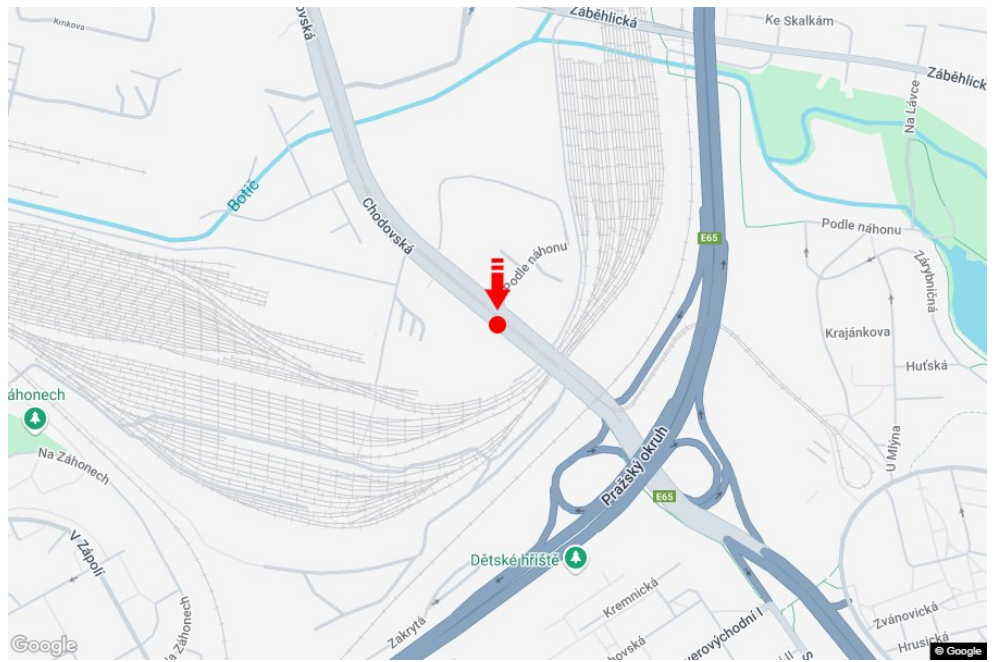

City: **Praha 04 - Michle**
 District: **Praha**
 Region: **Hlavní město Praha**
 Type: **Billboard**

Address: **Chodovská u x Podle náhonu, směr Nusle, DC**
 Coordinates (WGS84): **50.0522667 N 14.4753258 E**
 Size: **510x240**

Panel location

- center
- suburb
- business district
- residential area
- industrial district
- undeveloped areas

Communications

- highway
- first-class road
- other roads
- street
- entrance
- exit
- car park
- pedestrian zone
- intersection

Position

- perpendicular
- oblique
- parallel
- separate

Visibility

- up to 20 m
- 20 - 50 m
- 20 - 50 m
- over 100 m
- custom lighting

Panel surroundings

- | | | | |
|--|---|---|---|
| <input checked="" type="checkbox"/> Public transport | <input type="checkbox"/> ČD, ČSAD railway station | <input type="checkbox"/> Post | <input type="checkbox"/> PNS |
| <input type="checkbox"/> Cultural facility | <input type="checkbox"/> Sport facilities | <input type="checkbox"/> Medical facility | <input type="checkbox"/> Shops |
| <input type="checkbox"/> Department store | <input type="checkbox"/> Supermarket | <input type="checkbox"/> filling station | <input type="checkbox"/> School, university |
| <input type="checkbox"/> Bank | <input type="checkbox"/> Restaurant | <input type="checkbox"/> Hotel | |