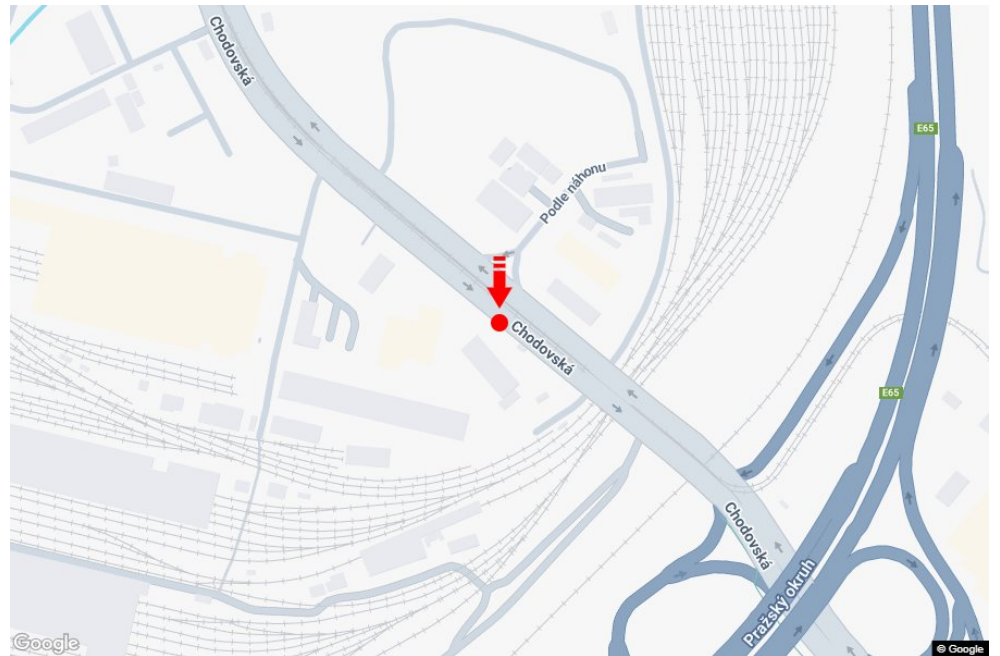

City: **Praha 04 - Michle**
 District: **Praha**
 Region: **Hlavní město Praha**
 Type: **Billboard**

Address: **Chodovská u x Podle náhonu, směr D1-Chodo**
 Coordinates (WGS84): **50.052289 N 14.4752909 E**
 Size: **510x240**

Panel location

- center
- suburb
- business district
- residential area
- industrial district
- undeveloped areas

Communications

- highway
- first-class road
- other roads
- street
- entrance
- exit
- car park
- pedestrian zone
- intersection

Position

- perpendicular
- oblique
- parallel
- separate

Visibility

- up to 20 m
- 20 - 50 m
- 20 - 50 m
- over 100 m
- custom lighting

Panel surroundings

- | | | | |
|--|---|---|---|
| <input checked="" type="checkbox"/> Public transport | <input type="checkbox"/> ČD, ČSAD railway station | <input type="checkbox"/> Post | <input type="checkbox"/> PNS |
| <input type="checkbox"/> Cultural facility | <input type="checkbox"/> Sport facilities | <input type="checkbox"/> Medical facility | <input type="checkbox"/> Shops |
| <input type="checkbox"/> Department store | <input type="checkbox"/> Supermarket | <input type="checkbox"/> filling station | <input type="checkbox"/> School, university |
| <input type="checkbox"/> Bank | <input type="checkbox"/> Restaurant | <input type="checkbox"/> Hotel | |