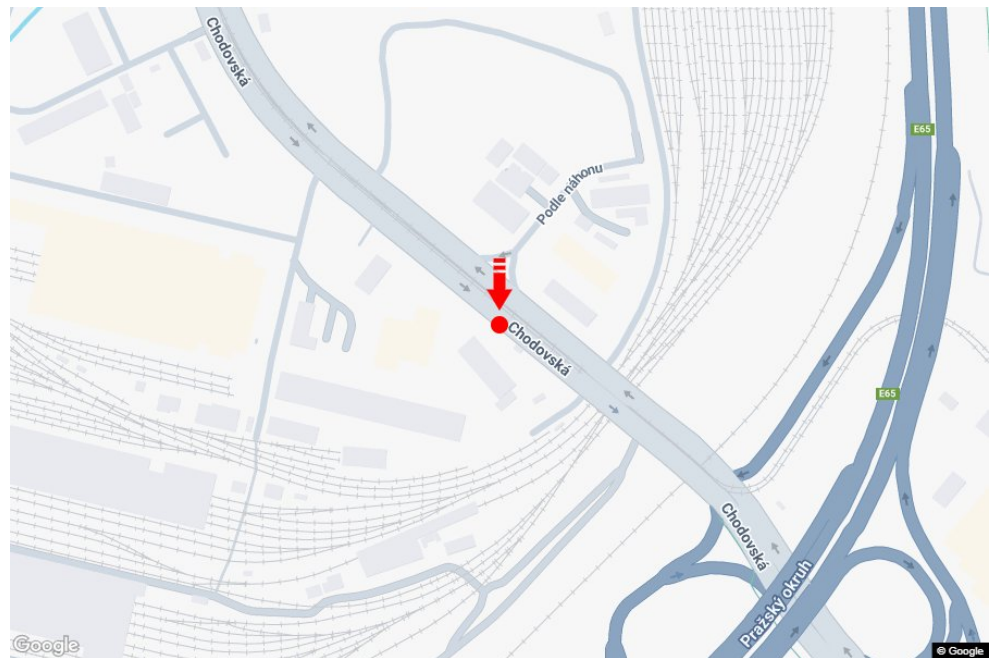

City: **Praha 04 - Michle**
 District: **Praha**
 Region: **Hlavní město Praha**
 Type: **Billboard**

Address: **Chodovská u x Podle náhonu, směr Nusle, DC**
 Coordinates (WGS84): **50.0522806 N 14.4753198 E**
 Size: **510x240**

Panel location

- center
- suburb
- business district
- residential area
- industrial district
- undeveloped areas

Communications

- highway
- first-class road
- other roads
- street
- entrance
- exit
- car park
- pedestrian zone
- intersection

Position

- perpendicular
- oblique
- parallel
- separate

Visibility

- up to 20 m
- 20 - 50 m
- 20 - 50 m
- over 100 m
- custom lighting

Panel surroundings

- | | | | |
|--|---|---|---|
| <input checked="" type="checkbox"/> Public transport | <input type="checkbox"/> ČD, ČSAD railway station | <input type="checkbox"/> Post | <input type="checkbox"/> PNS |
| <input type="checkbox"/> Cultural facility | <input type="checkbox"/> Sport facilities | <input type="checkbox"/> Medical facility | <input type="checkbox"/> Shops |
| <input type="checkbox"/> Department store | <input type="checkbox"/> Supermarket | <input type="checkbox"/> filling station | <input type="checkbox"/> School, university |
| <input type="checkbox"/> Bank | <input type="checkbox"/> Restaurant | <input type="checkbox"/> Hotel | |