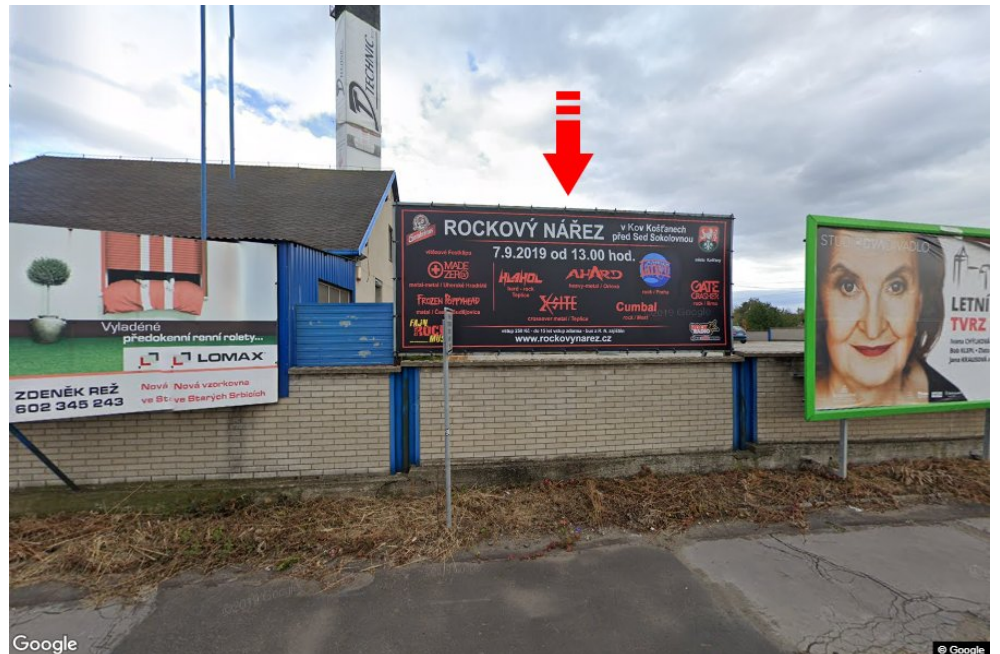

Panel no.: **202899**

MIDIBOARD®

City: **Teplice**
District: **Teplice**
Region: **Ústecký kraj**
Type: **Billboard**

Address: **Riegrova pneuservis,DC, pravý RZ**
Coordinates (WGS84): **50.6513022 N 13.8343275 E**
Size: **510x240**

Panel location

- ☐ center
- ☐ suburb
- ☐ business district
- ☐ residential area
- ☐ industrial district
- ☐ undeveloped areas

Communications

- ☐ highway
- ☐ first-class road
- ☐ other roads
- ☐ street
- ☐ entrance
- ☐ exit
- ☐ car park
- ☐ pedestrian zone
- ☒ intersection

Position

- ☐ perpendicular
- ☐ oblique
- ☒ parallel
- ☐ separate

Visibility

- ☐ up to 20 m
- ☐ 20 - 50 m
- ☒ 20 - 50 m
- ☐ over 100 m
- ☐ custom lighting

Panel surroundings

☐ Public transport	☐ ČD, ČSAD railway station	☐ Post	☐ PNS
☐ Cultural facility	☐ Sport facilities	☐ Medical facility	☒ Shops
☐ Department store	☐ Supermarket	☒ filling station	☐ School, university
☐ Bank	☐ Restaurant	☐ Hotel