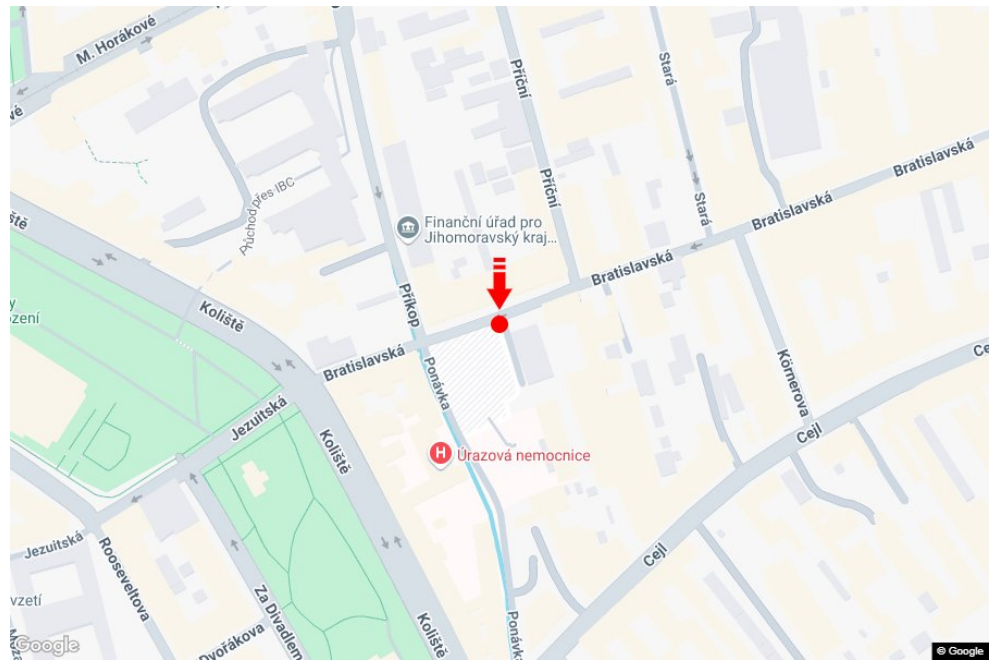

City: **Brno - Brno-město**
District: **Brno-město**
Region: **Jihomoravský kraj**
Type: **Billboard**

Address: **Bratislavská DI-POLICIE ČR,parking,ZC**
Coordinates (WGS84): **49.1985575 N 16.6158567 E**
Size: **510x240**

Panel location

- ☒ center
- ☐ suburb
- ☒ business district
- ☒ residential area
- ☐ industrial district
- ☐ undeveloped areas

Communications

- ☐ highway
- ☐ first-class road
- ☐ other roads
- ☐ street
- ☐ entrance
- ☐ exit
- ☐ car park
- ☐ pedestrian zone
- ☒ intersection

Position

- ☐ perpendicular
- ☐ oblique
- ☒ parallel
- ☐ separate

Visibility

- ☐ up to 20 m
- ☐ 20 - 50 m
- ☐ 20 - 50 m
- ☒ over 100 m
- ☐ custom lighting

Panel surroundings

☐ Public transport	☐ ČD, ČSAD railway station	☐ Post	☒ PNS
☐ Cultural facility	☐ Sport facilities	☒ Medical facility	☒ Shops
☐ Department store	☐ Supermarket	☐ filling station	☐ School, university
☐ Bank	☒ Restaurant	☐ Hotel