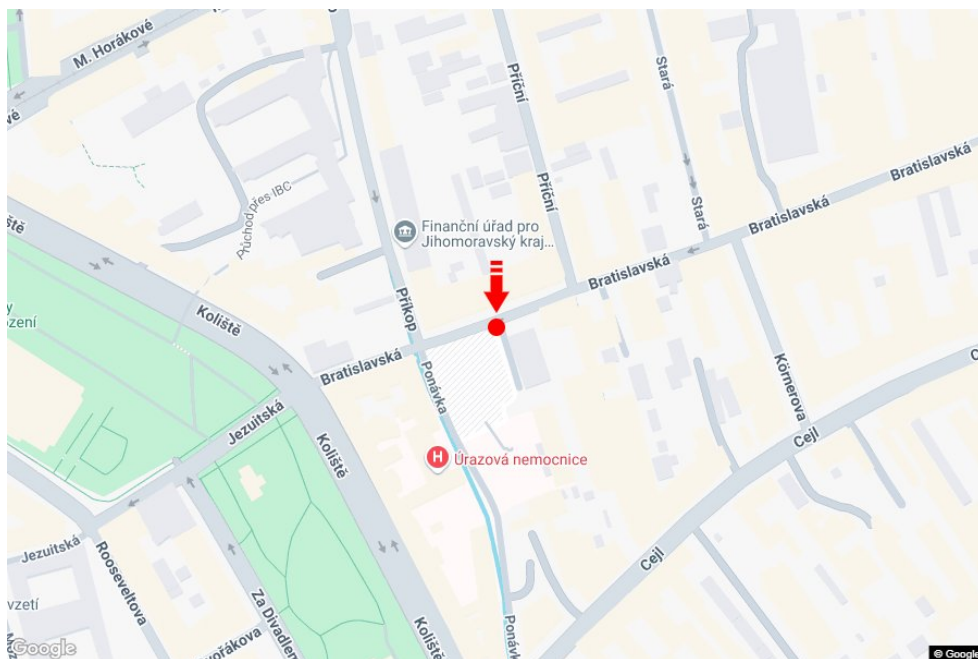

City: **Brno - Brno-město**
District: **Brno-město**
Region: **Jihomoravský kraj**
Type: **Billboard**

Address: **Bratislavská DI-POLICIE ČR,parking,DC**
Coordinates (WGS84): **49.1985686 N 16.6158601 E**
Size: **510x240**

Panel location

- ☒ center
- ☐ suburb
- ☒ business district
- ☒ residential area
- ☐ industrial district
- ☐ undeveloped areas

Communications

- ☐ highway
- ☐ first-class road
- ☐ other roads
- ☒ street
- ☐ entrance
- ☐ exit
- ☐ car park
- ☐ pedestrian zone
- ☒ intersection

Position

- ☒ perpendicular
- ☐ oblique
- ☐ parallel
- ☐ separate

Visibility

- ☐ up to 20 m
- ☒ 20 - 50 m
- ☐ 20 - 50 m
- ☐ over 100 m
- ☐ custom lighting

Panel surroundings

☐ Public transport	☐ ČD, ČSAD railway station	☐ Post	☒ PNS
☐ Cultural facility	☐ Sport facilities	☒ Medical facility	☒ Shops
☐ Department store	☐ Supermarket	☐ filling station	☐ School, university
☐ Bank	☒ Restaurant	☐ Hotel