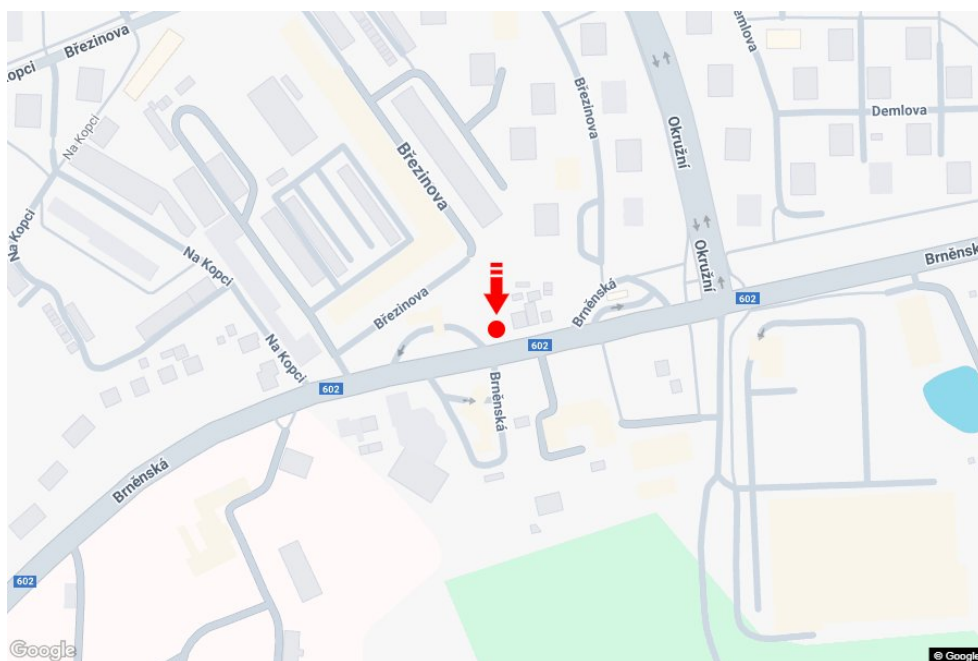

City: **Jihlava**
District: **Jihlava**
Region: **Vysočina**
Type: **Billboard**

Address: **Brněnská TESCO,u x Okružní,čs SHELL,ZC**
Coordinates (WGS84): **49.3976565 N 15.6059984 E**
Size: **510x240**

Panel location

1. ☐ center
   ☒ suburb
   ☒ business district
   ☒ residential area
   ☐ industrial district
   ☐ undeveloped areas

Communications

1. ☐ highway
   ☐ first-class road
   ☐ other roads
   ☐ street
   ☐ entrance
   ☐ exit
   ☒ car park
   ☐ pedestrian zone
   ☒ intersection

Position

1. ☐ perpendicular
   ☐ oblique
   ☒ parallel
   ☐ separate

Visibility

1. ☐ up to 20 m
   ☐ 20 - 50 m
   ☒ 20 - 50 m
   ☐ over 100 m
   ☐ custom lighting

Panel surroundings

☒ Public transport	☒ ČD, ČSAD railway station	☐ Post	☐ PNS
☐ Cultural facility	☐ Sport facilities	☐ Medical facility	☒ Shops
☒ Department store	☐ Supermarket	☒ filling station	☐ School, university
☐ Bank	☒ Restaurant	☐ Hotel