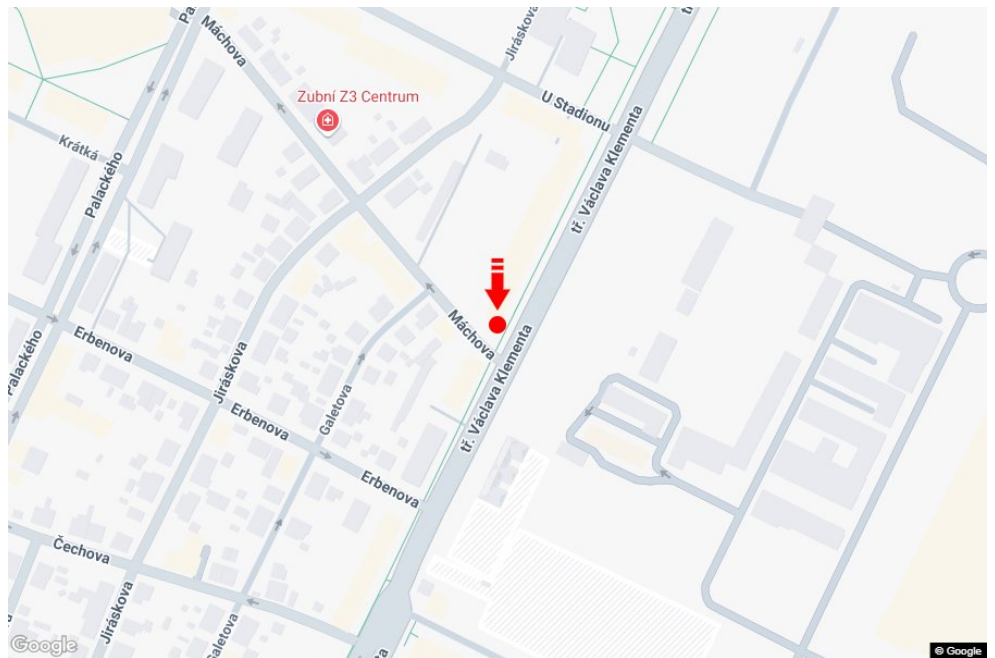

City: **Mladá Boleslav**
 District: **Mladá Boleslav**
 Region: **Středočeský kraj**
 Type: **Billboard**

Address: **V. Klementa autobusové nádraží, závod ŠKOD**
 Coordinates (WGS84): **50.4228975 N 14.9162369 E**
 Size: **510x240**

Panel location

- center
- suburb
- business district
- residential area
- industrial district
- undeveloped areas

Communications

- highway
- first-class road
- other roads
- street
- entrance
- exit
- car park
- pedestrian zone
- intersection

Position

- perpendicular
- oblique
- parallel
- separate

Visibility

- up to 20 m
- 20 - 50 m
- 20 - 50 m
- over 100 m
- custom lighting

Panel surroundings

- | | | | |
|--|--|---|---|
| <input checked="" type="checkbox"/> Public transport | <input checked="" type="checkbox"/> ČD, ČSAD railway station | <input type="checkbox"/> Post | <input type="checkbox"/> PNS |
| <input type="checkbox"/> Cultural facility | <input type="checkbox"/> Sport facilities | <input type="checkbox"/> Medical facility | <input checked="" type="checkbox"/> Shops |
| <input type="checkbox"/> Department store | <input type="checkbox"/> Supermarket | <input type="checkbox"/> filling station | <input type="checkbox"/> School, university |
| <input type="checkbox"/> Bank | <input checked="" type="checkbox"/> Restaurant | <input type="checkbox"/> Hotel | |